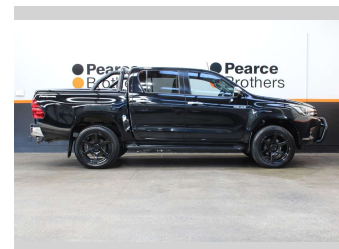

2017 Toyota Hilux SR5 LIMITED 20" MAGS

Purchase Price **\$26,990**
Includes GST, Registration & Licensing

Finance may be available on this vehicle. Ask one of our friendly staff for more information.

Gain peace of mind with Mechanical Breakdown Insurance. **Ask us how.**

Body Style
4 door, Ute

Odometer
201,819 km

Engine
2755 cc, Diesel

Fuel Type
Diesel

Transmission
Automatic

Wheels
-

VIN
MROGA3DD300261120

Interior
-