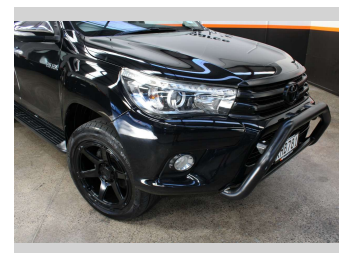

2017 Toyota Hilux SR5 LIMITED 20" MAGS

Purchase Price **\$26,990**
Includes GST, Registration & Licensing

Finance may be available on this vehicle. Ask one of our friendly staff for more information.

Gain peace of mind with Mechanical Breakdown Insurance. **Ask us how.**

Body Style
4 door, Ute

Odometer
201,819 km

Engine
2755 cc, Diesel

Fuel Type
Diesel

Transmission
Automatic

Wheels
-

VIN
MROGA3DD300261120

Interior
-