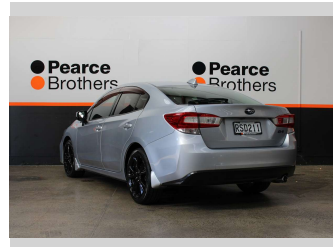

2017 Subaru Impreza G4 BLACKED OUT

Purchase Price **\$12,990**
Includes GST, Registration & Licensing

Finance may be available on this vehicle. Ask one of our friendly staff for more information.

Gain peace of mind with Mechanical Breakdown Insurance. **Ask us how.**

Body Style
Sedan

Odometer
117,492 km

Engine
1995 cc, Diesel

Fuel Type
Petrol

Transmission
Automatic

Wheels
-

VIN
7AT0GF09X2400XXXX

Interior
-