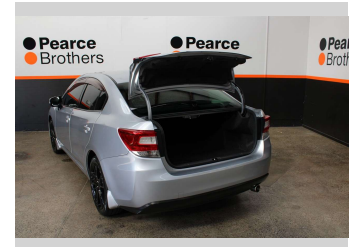

2017 Subaru Impreza G4 BLACKED OUT

Purchase Price **\$12,990**
Includes GST, Registration & Licensing

Finance may be available on this vehicle. Ask one of our friendly staff for more information.

Gain peace of mind with Mechanical Breakdown Insurance. **Ask us how.**

Body Style
Sedan

Odometer
117,492 km

Engine
1995 cc, Diesel

Fuel Type
Petrol

Transmission
Automatic

Wheels
-

VIN
7AT0GF09X2400XXXX

Interior
-