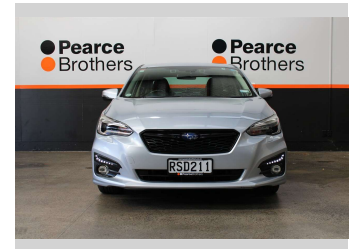

2017 Subaru Impreza G4 BLACKED OUT

Purchase Price **\$12,990**
Includes GST, Registration & Licensing

Finance may be available on this vehicle. Ask one of our friendly staff for more information.

Gain peace of mind with Mechanical Breakdown Insurance. **Ask us how.**

Body Style
Sedan

Odometer
117,492 km

Engine
1995 cc, Diesel

Fuel Type
Petrol

Transmission
Automatic

Wheels
-

VIN
7AT0GF09X2400XXXX

Interior
-

Safety

Based on 2025 UCSR rating for 16-23 models

Reg No.
RSD211

Ext Colour
Silver

History
Ex-Overseas

Seats
5 seats

CO2 Emissions
★★★★☆
157 grams/km

Energy Economy
★★★★☆☆
Annual fuel cost of \$2,630
6.7L per 100km