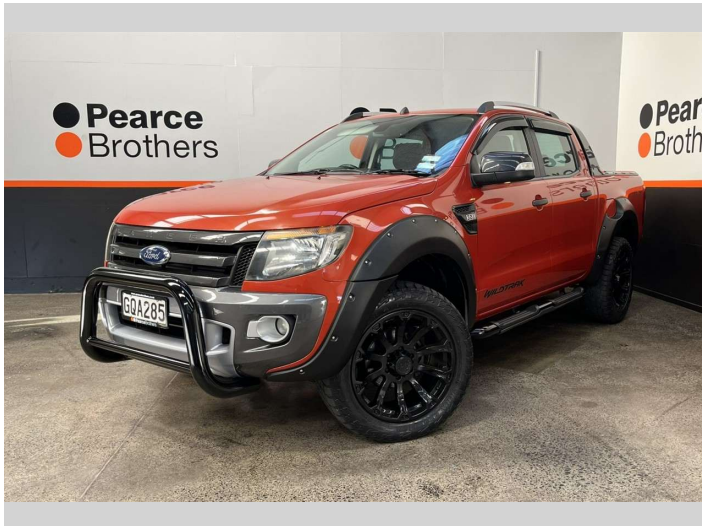

2012 Ford Ranger WILDTRAK, 4X4, FLARES,

Purchase Price **\$17,990**
Includes GST, Registration & Licensing

Finance may be available on this vehicle. Ask one of our friendly staff for more information.

Gain peace of mind with Mechanical Breakdown Insurance. **Ask us how.**

Body Style
Ute

Odometer
261,339 km

Engine
3199 cc, Diesel

Fuel Type
Diesel

Transmission
Automatic

Wheels
-

VIN
MNAUMFF50CW14ZZZZ

Interior
-

Safety

Based on 2025 VSRR rating

Reg No.
GQA285

Ext Colour
Orange

History
NZ New

Seats
5 seats

CO2 Emissions
☆☆☆☆☆☆
291 grams/km

Energy Economy
★☆☆☆☆
Annual fuel cost of \$4,120
10.9L per 100km