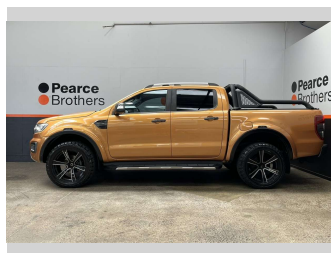

2019 Ford Ranger WILDTRAK X, 4X4, 20" MAGS, NZ

Purchase Price **\$33,990**
Includes GST, Registration & Licensing

Finance may be available on this vehicle. Ask one of our friendly staff for more information.

Body Style
4 door, Ute

Odometer
149,084 km

Engine
1996 cc, Internal Combustion

Fuel Type
Diesel

Transmission
Automatic

Wheels
-

VIN
MPBUMFF60KX25YYYY

Interior
-