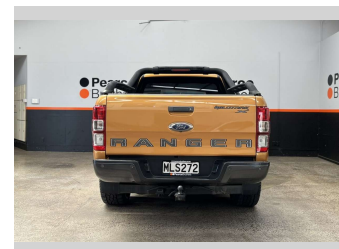

2019 Ford Ranger WILDTRAK X, 4X4, 20" MAGS, NZ

Purchase Price **\$33,990**
Includes GST, Registration & Licensing

Finance may be available on this vehicle. Ask one of our friendly staff for more information.

Body Style
4 door, Ute

Odometer
149,084 km

Engine
1996 cc, Internal Combustion

Fuel Type
Diesel

Transmission
Automatic

Wheels
-

VIN
MPBUMFF60KX25YYYY

Interior
-