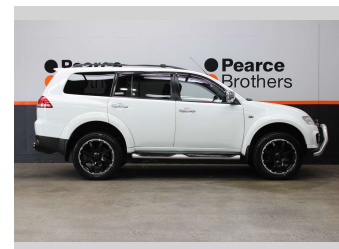

2015 Mitsubishi Challenger EXCEED 4X4 20" MAGS

Purchase Price **\$22,990**
Includes GST, Registration & Licensing

Finance may be available on this vehicle. Ask one of our friendly staff for more information.

Body Style
Wagon

Odometer
112,251 km

Engine
2477 cc, Diesel

Fuel Type
Diesel

Transmission
Automatic

Wheels
-

VIN
MMAGYKH40EF00ZZZZ

Interior
-