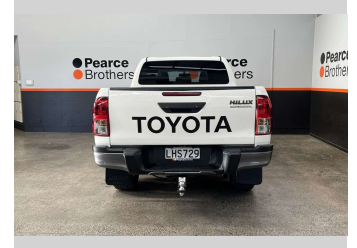

# 2018 Toyota Hilux SR5 CRUISER, 2.8D, LEATHER, NZ

**Purchase Price** **\$26,990**  
Includes GST, Registration & Licensing

Finance may be available on this vehicle. Ask one of our friendly staff for more information.

Body Style  
**4 door, Ute**

Odometer  
**204,867 km**

Engine  
**2755 cc, Diesel**

Fuel Type  
**Diesel**

Transmission  
**Automatic**

Wheels  
-

VIN  
**MR0GA3DD900262756**

Interior  
-