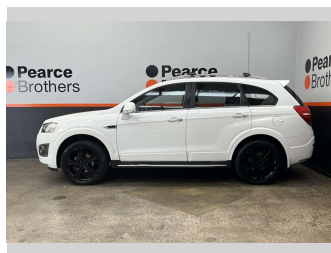

2014 Holden Captiva ACTIVE, 4X4, 7 SEATER, NZ

Purchase Price **\$9,990**
Includes GST, Registration & Licensing

Finance may be available on this vehicle. Ask one of our friendly staff for more information.

Body Style
4 door, RV/SUV

Odometer
132,191 km

Engine
2997 cc

Fuel Type
Petrol

Transmission
Automatic

Wheels
-

VIN
KL3CD2659EB005069

Interior
-