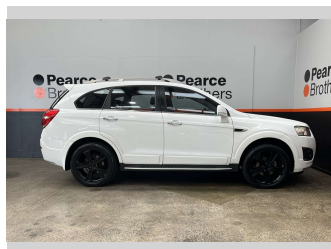

2014 Holden Captiva ACTIVE, 4X4, 7 SEATER, NZ

Purchase Price **\$9,990**
Includes GST, Registration & Licensing

Finance may be available on this vehicle. Ask one of our friendly staff for more information.

Body Style
4 door, RV/SUV

Odometer
132,191 km

Engine
2997 cc

Fuel Type
Petrol

Transmission
Automatic

Wheels
-

VIN
KL3CD2659EB005069

Interior
-