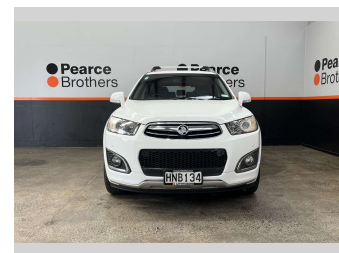

2014 Holden Captiva ACTIVE, 4X4, 7 SEATER, NZ

Purchase Price **\$9,990**
Includes GST, Registration & Licensing

Finance may be available on this vehicle. Ask one of our friendly staff for more information.

Body Style
4 door, RV/SUV

Odometer
132,191 km

Engine
2997 cc

Fuel Type
Petrol

Transmission
Automatic

Wheels
-

VIN
KL3CD2659EB005069

Interior
-