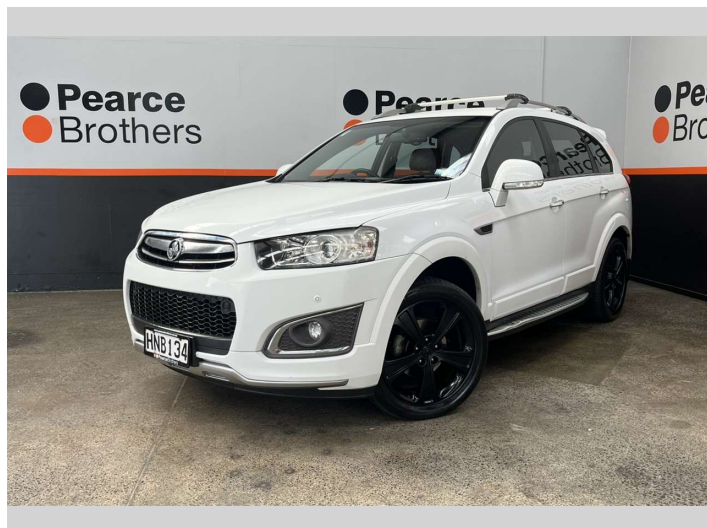

2014 Holden Captiva ACTIVE, 4X4, 7 SEATER, NZ

Purchase Price **\$9,990**
Includes GST, Registration & Licensing

Finance may be available on this vehicle. Ask one of our friendly staff for more information.

Body Style
4 door, RV/SUV

Odometer
132,191 km

Engine
2997 cc

Fuel Type
Petrol

Transmission
Automatic

Wheels
-

VIN
KL3CD2659EB005069

Interior
-