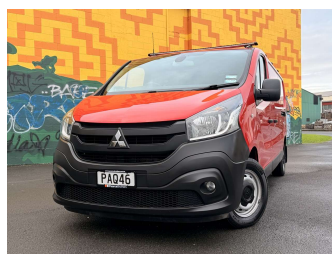

2022 Mitsubishi Express LWB 2.0 TURBO DIESEL

Purchase Price **\$21,995**
Includes GST, Registration & Licensing

Finance may be available on this vehicle. Ask one of our friendly staff for more information.

Gain peace of mind with Mechanical Breakdown Insurance. **Ask us how.**

Top features

None Listed

Body Style
5 door, Van

Odometer
213,814 km

Engine
1997 cc, In-Line

Fuel Type
Diesel

Transmission
Automatic

Wheels
-

VIN
JMFKFL007MS00272X

Interior
Black

Safety

Based on 2021 ANCAP rating for 20-22 models

Reg No.
-

Ext Colour
Red

History
NZ New