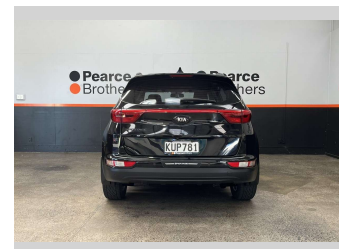

2017 Kia Sportage LX, 4X4, BLACKED OUT, NZ NEW

Purchase Price **\$14,990**
Includes GST, Registration & Licensing

Finance may be available on this vehicle. Ask one of our friendly staff for more information.

Body Style
5 door, RV/SUV

Odometer
157,616 km

Engine
1995 cc, Diesel

Fuel Type
Diesel

Transmission
Automatic

Wheels
-

VIN
KNAPM813SH7283969

Interior
-