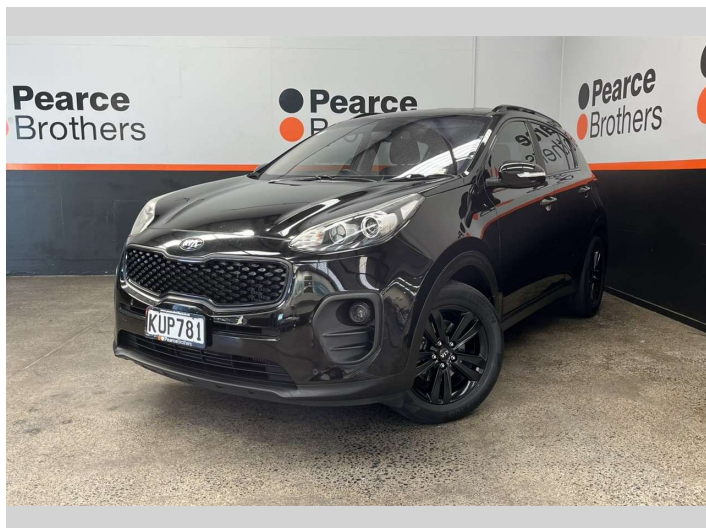

2017 Kia Sportage LX, 4X4, BLACKED OUT, NZ NEW

Purchase Price **\$14,990**
Includes GST, Registration & Licensing

Finance may be available on this vehicle. Ask one of our friendly staff for more information.

Body Style
5 door, RV/SUV

Odometer
157,616 km

Engine
1995 cc, Diesel

Fuel Type
Diesel

Transmission
Automatic

Wheels
-

VIN
KNAPM813SH7283969

Interior
-

Safety

Based on 2025 UCSR rating for 15-21 models

Reg No.
KUP781

Ext Colour
Black

History
NZ New

Seats
5 seats

CO2 Emissions
★★★★☆
196 grams/km

Energy Economy
★★★★☆