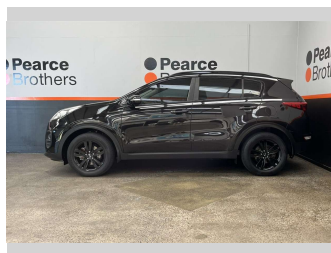

2017 Kia Sportage LX, 4X4, BLACKED OUT, NZ NEW

Purchase Price **\$14,990**
Includes GST, Registration & Licensing

Finance may be available on this vehicle. Ask one of our friendly staff for more information.

Body Style
5 door, RV/SUV

Odometer
157,616 km

Engine
1995 cc, Diesel

Fuel Type
Diesel

Transmission
Automatic

Wheels
-

VIN
KNAPM813SH7283969

Interior
-