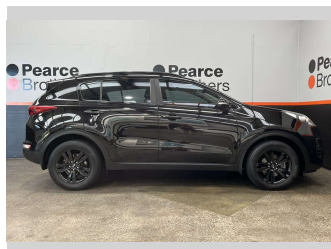

2017 Kia Sportage LX, 4X4, BLACKED OUT, NZ NEW

Purchase Price **\$14,990**
Includes GST, Registration & Licensing

Finance may be available on this vehicle. Ask one of our friendly staff for more information.

Body Style
5 door, RV/SUV

Odometer
157,616 km

Engine
1995 cc, Diesel

Fuel Type
Diesel

Transmission
Automatic

Wheels
-

VIN
KNAPM813SH7283969

Interior
-