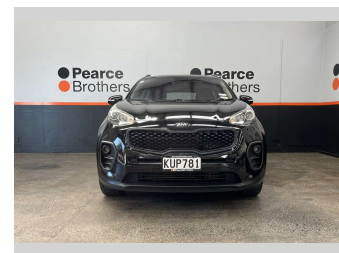

2017 Kia Sportage LX, 4X4, BLACKED OUT, NZ NEW

Purchase Price **\$14,990**
Includes GST, Registration & Licensing

Finance may be available on this vehicle. Ask one of our friendly staff for more information.

Body Style
5 door, RV/SUV

Odometer
157,616 km

Engine
1995 cc, Diesel

Fuel Type
Diesel

Transmission
Automatic

Wheels
-

VIN
KNAPM813SH7283969

Interior
-

Safety

Based on 2025 UCSR rating for 15-21 models

Reg No.
KUP781

Ext Colour
Black

History
NZ New

Seats
5 seats

CO2 Emissions
★★★★☆
196 grams/km

Energy Economy
★★★★☆