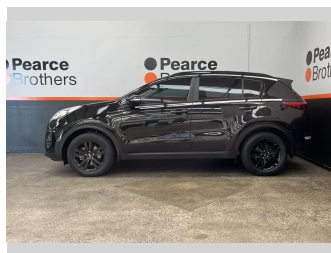

2017 Kia Sportage LX, 4X4, BLACKED OUT, NZ NEW

Purchase Price **\$15,990**
Includes GST, Registration & Licensing

Finance may be available on this vehicle. Ask one of our friendly staff for more information.

Body Style
5 door, RV/SUV

Odometer
157,616 km

Engine
1995 cc, Diesel

Fuel Type
Diesel

Transmission
Automatic

Wheels
-

VIN
KNAPM813SH7283969

Interior
-