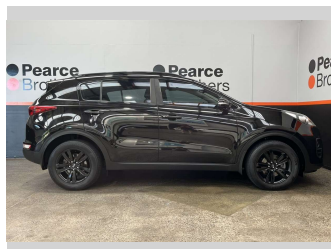

2017 Kia Sportage LX, 4X4, BLACKED OUT, NZ NEW

Purchase Price **\$15,990**
Includes GST, Registration & Licensing

Finance may be available on this vehicle. Ask one of our friendly staff for more information.

Body Style
5 door, RV/SUV

Odometer
157,616 km

Engine
1995 cc, Diesel

Fuel Type
Diesel

Transmission
Automatic

Wheels
-

VIN
KNAPM813SH7283969

Interior
-