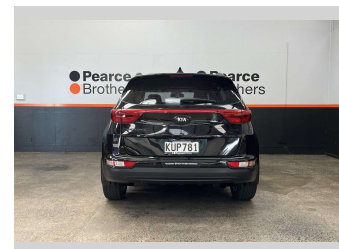

2017 Kia Sportage LX, 4X4, BLACKED OUT, NZ NEW

Purchase Price **\$15,990**
Includes GST, Registration & Licensing

Finance may be available on this vehicle. Ask one of our friendly staff for more information.

Body Style
5 door, RV/SUV

Odometer
157,616 km

Engine
1995 cc, Diesel

Fuel Type
Diesel

Transmission
Automatic

Wheels
-

VIN
KNAPM813SH7283969

Interior
-