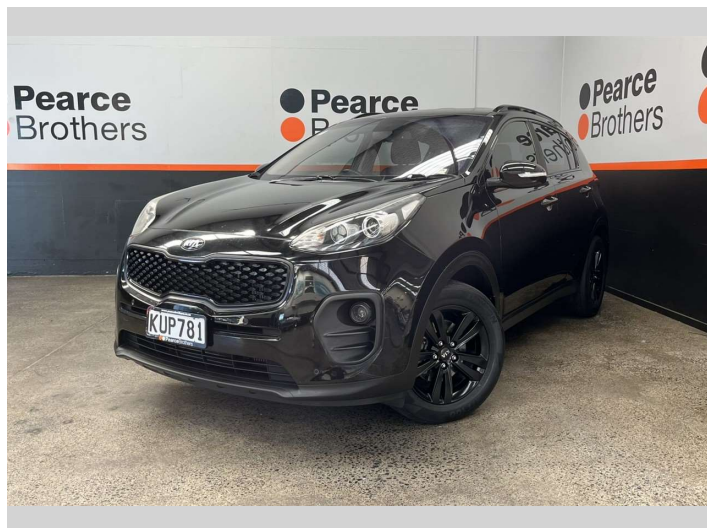

2017 Kia Sportage LX, 4X4, BLACKED OUT, NZ NEW

Purchase Price **\$15,990**
Includes GST, Registration & Licensing

Finance may be available on this vehicle. Ask one of our friendly staff for more information.

Body Style
5 door, RV/SUV

Odometer
157,616 km

Engine
1995 cc, Diesel

Fuel Type
Diesel

Transmission
Automatic

Wheels
-

VIN
KNAPM813SH7283969

Interior
-

Safety

Based on 2025 UCSR rating for 15-21 models

Reg No.
KUP781

Ext Colour
Black

History
NZ New

Seats
5 seats

CO2 Emissions
★★★★☆
196 grams/km

Energy Economy
★★★★☆