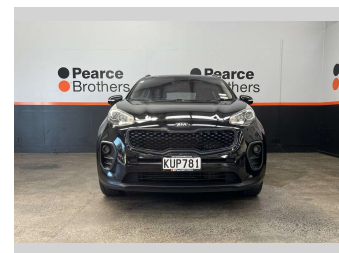

2017 Kia Sportage LX, 4X4, BLACKED OUT, NZ NEW

Purchase Price **\$15,990**
Includes GST, Registration & Licensing

Finance may be available on this vehicle. Ask one of our friendly staff for more information.

Body Style
5 door, RV/SUV

Odometer
157,616 km

Engine
1995 cc, Diesel

Fuel Type
Diesel

Transmission
Automatic

Wheels
-

VIN
KNAPM813SH7283969

Interior
-

Safety

Based on 2025 UCSR rating for 15-21 models

Reg No.
KUP781

Ext Colour
Black

History
NZ New

Seats
5 seats

CO2 Emissions
★★★★☆
196 grams/km

Energy Economy
★★★★☆