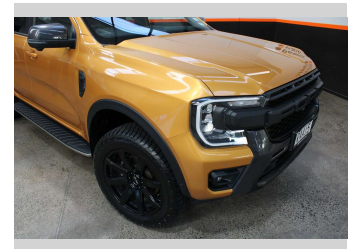

# 2022 Ford Ranger WILDTRAK 3.0D V6 4WD

Purchase Price

**\$52,990**

Includes GST, Registration & Licensing

Finance may be available on this vehicle. Ask one of our friendly staff for more information.

Gain peace of mind with Mechanical Breakdown Insurance. **Ask us how.**

Body Style

**4 door, Ute**

Odometer

**81,178 km**

Engine

**2993 cc, Diesel**

Fuel Type

**Diesel**