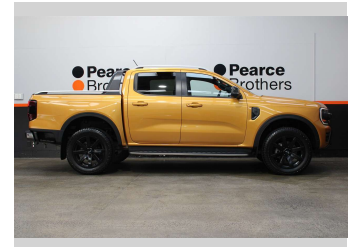

# 2022 Ford Ranger WILDTRAK 3.0D V6 4WD

Purchase Price

**\$52,990**

Includes GST, Registration & Licensing

Finance may be available on this vehicle. Ask one of our friendly staff for more information.

Gain peace of mind with Mechanical Breakdown Insurance. **Ask us how.**

Body Style

**4 door, Ute**

Odometer

**81,178 km**

Engine

**2993 cc, Diesel**

Fuel Type

**Diesel**