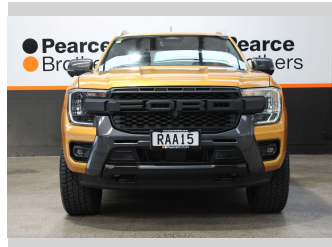

# 2022 Ford Ranger WILDTRAK 3.0D V6 4WD

Purchase Price

**\$52,990**

Includes GST, Registration & Licensing

Finance may be available on this vehicle. Ask one of our friendly staff for more information.

Gain peace of mind with Mechanical Breakdown Insurance. **Ask us how.**

Body Style

**4 door, Ute**

Odometer

**81,178 km**

Engine

**2993 cc, Diesel**

Fuel Type

**Diesel**