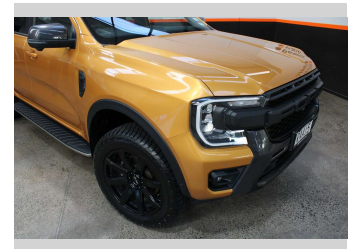

2022 Ford Ranger WILDTRAK 3.0D V6 4WD

Purchase Price **\$54,990**
Includes GST, Registration & Licensing

Finance may be available on this vehicle. Ask one of our friendly staff for more information.

Gain peace of mind with Mechanical Breakdown Insurance. **Ask us how.**

Body Style
4 door, Ute

Odometer
81,178 km

Engine
2993 cc, Diesel

Fuel Type
Diesel

Transmission
Automatic

Wheels
-

VIN
MPBCMFF70NX400675

Interior
-

Safety

Based on 2022 ANCAP rating for 22+ models

Reg No.
RAA15

Ext Colour
Gold

History
NZ New

Seats
5 seats

CO2 Emissions
★ ★ ☆ ☆ ☆ ☆
254 grams/km

Energy Economy
★ ★ ☆ ☆ ☆ ☆
**Annual fuel cost of \$3,750
9.6L per 100km**