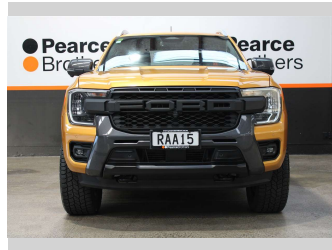

2022 Ford Ranger WILDTRAK 3.0D V6 4WD

Purchase Price **\$54,990**
Includes GST, Registration & Licensing

Finance may be available on this vehicle. Ask one of our friendly staff for more information.

Gain peace of mind with Mechanical Breakdown Insurance. **Ask us how.**

Body Style
4 door, Ute

Odometer
81,178 km

Engine
2993 cc, Diesel

Fuel Type
Diesel

Transmission
Automatic

Wheels
-

VIN
MPBCMFF70NX400675

Interior
-

Safety

Based on 2022 ANCAP rating for 22+ models

Reg No.
RAA15

Ext Colour
Gold

History
NZ New

Seats
5 seats

CO2 Emissions
★ ★ ☆ ☆ ☆ ☆
254 grams/km

Energy Economy
★ ★ ☆ ☆ ☆ ☆
**Annual fuel cost of \$3,750
9.6L per 100km**