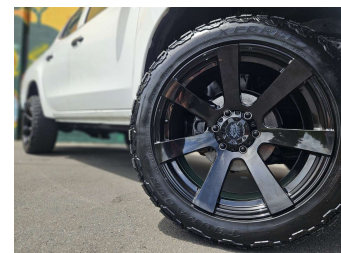

# 2020 Mitsubishi Triton GLX, 4X4, BEAST, NEW MAGS

**Purchase Price** **\$38,995**  
Includes GST, Registration & Licensing

Finance may be available on this vehicle. Ask one of our friendly staff for more information.

Gain peace of mind with Mechanical Breakdown Insurance. **Ask us how.**

**Top features**  
None Listed

Body Style  
**4 door, Ute**

Odometer  
**16,643 km**

Engine  
**2442 cc, In-Line**

Fuel Type  
**Diesel**