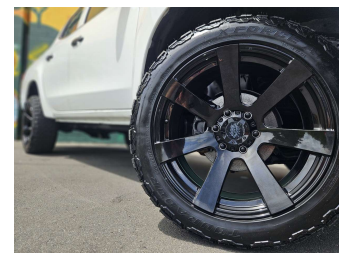

2020 Mitsubishi Triton GLX, 4X4, BEAST, NEW MAGS

Purchase Price **\$38,995**
Includes GST, Registration & Licensing

Finance may be available on this vehicle. Ask one of our friendly staff for more information.

Gain peace of mind with Mechanical Breakdown Insurance. **Ask us how.**

Top features
None Listed

Body Style
4 door, Ute

Odometer
16,643 km

Engine
2442 cc, In-Line

Fuel Type
Diesel

Transmission
Automatic, 4WD