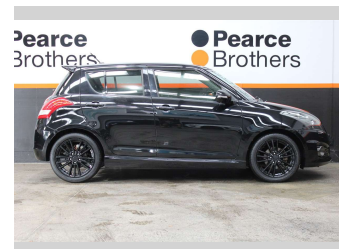

2014 Suzuki Swift SPORT 1.6P NZ NEW

Purchase Price **\$11,990**
Includes GST, Registration & Licensing

Finance may be available on this vehicle. Ask one of our friendly staff for more information.

Gain peace of mind with Mechanical Breakdown Insurance. **Ask us how.**

Body Style
5 door, Hatchback

Odometer
104,866 km

Engine
1586 cc, Diesel

Fuel Type
Petrol

Transmission
CVT

Wheels
-

VIN
JSAFZC32S00301464

Interior
-