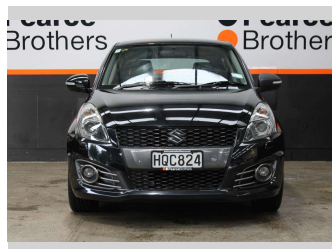

2014 Suzuki Swift SPORT 1.6P NZ NEW

Purchase Price **\$11,990**
Includes GST, Registration & Licensing

Finance may be available on this vehicle. Ask one of our friendly staff for more information.

Gain peace of mind with Mechanical Breakdown Insurance. **Ask us how.**

Body Style
5 door, Hatchback

Odometer
104,866 km

Engine
1586 cc, Diesel

Fuel Type
Petrol

Transmission
CVT

Wheels
-

VIN
JSAFZC32S00301464

Interior
-