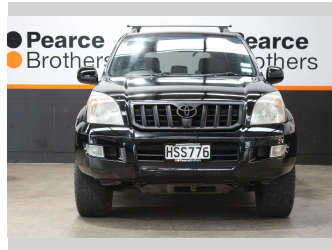

2007 Toyota Landcruiser Prado TX 3.0D 4WD 7

Purchase Price **\$21,990**
Includes GST, Registration & Licensing

Finance may be available on this vehicle. Ask one of our friendly staff for more information.

Body Style
Wagon

Odometer
291,997 km

Engine
2980 cc, Diesel

Fuel Type
Diesel

Transmission
Automatic

Wheels
-

VIN
7A8H60H070714YYYY

Interior
-