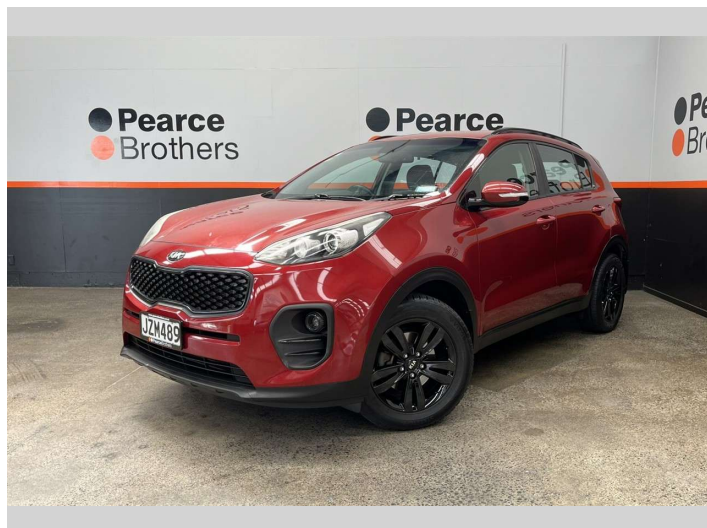

# 2016 Kia Sportage URBAN LX, BLACKED OUT, NZ

**Purchase Price** **\$11,990**  
Includes GST, Registration & Licensing

Finance may be available on this vehicle. Ask one of our friendly staff for more information.

Body Style  
**5 door, RV/SUV**

Odometer  
**171,712 km**

Engine  
**1999 cc**

Fuel Type  
**Petrol**

Transmission  
**Automatic**

Wheels  
-

VIN  
**KNAPM81AMG714XXXX**

Interior  
-