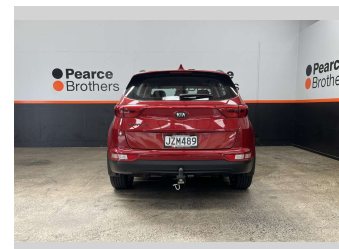

# 2016 Kia Sportage URBAN LX, BLACKED OUT, NZ

**Purchase Price** **\$11,990**  
Includes GST, Registration & Licensing

Finance may be available on this vehicle. Ask one of our friendly staff for more information.

Body Style  
**5 door, RV/SUV**

Odometer  
**171,712 km**

Engine  
**1999 cc**

Fuel Type  
**Petrol**

Transmission  
**Automatic**

Wheels  
-

VIN  
**KNAPM81AMG714XXXX**

Interior  
-