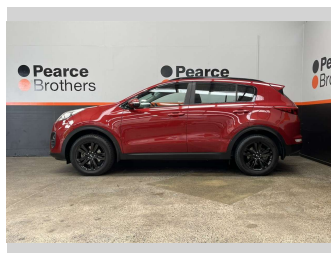

# 2016 Kia Sportage URBAN LX, BLACKED OUT, NZ

**Purchase Price** **\$11,990**  
Includes GST, Registration & Licensing

Finance may be available on this vehicle. Ask one of our friendly staff for more information.

Body Style  
**5 door, RV/SUV**

Odometer  
**171,712 km**

Engine  
**1999 cc**

Fuel Type  
**Petrol**

Transmission  
**Automatic**

Wheels  
-

VIN  
**KNAPM81AMG714XXXX**

Interior  
-