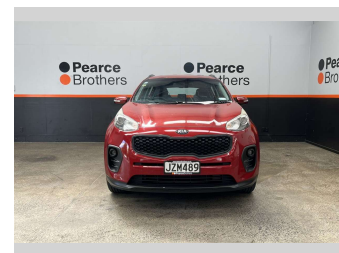

# 2016 Kia Sportage URBAN LX, BLACKED OUT, NZ

**Purchase Price** **\$11,990**  
Includes GST, Registration & Licensing

Finance may be available on this vehicle. Ask one of our friendly staff for more information.

Body Style  
**5 door, RV/SUV**

Odometer  
**171,712 km**

Engine  
**1999 cc**

Fuel Type  
**Petrol**

Transmission  
**Automatic**

Wheels  
-

VIN  
**KNAPM81AMG714XXXX**

Interior  
-