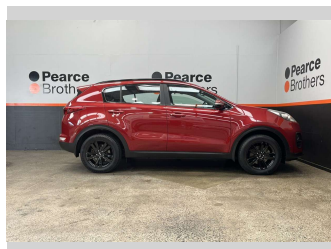

# 2016 Kia Sportage URBAN LX, BLACKED OUT, NZ

**Purchase Price** **\$11,990**  
Includes GST, Registration & Licensing

Finance may be available on this vehicle. Ask one of our friendly staff for more information.

Body Style  
**5 door, RV/SUV**

Odometer  
**171,712 km**

Engine  
**1999 cc**

Fuel Type  
**Petrol**

Transmission  
**Automatic**

Wheels  
-

VIN  
**KNAPM81AMG714XXXX**

Interior  
-