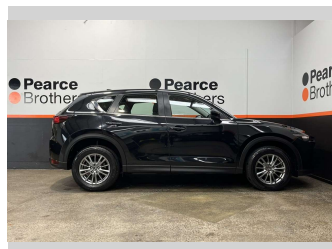

# 2018 Mazda CX-5 GLX, 2.0 PTR, NZ NEW

**Purchase Price** **\$16,990**  
Includes GST, Registration & Licensing

Finance may be available on this vehicle. Ask one of our friendly staff for more information.

Body Style  
**5 door, RV/SUV**

Odometer  
**149,352 km**

Engine  
**1998 cc**

Fuel Type  
**Petrol**

Transmission  
**Automatic**

Wheels  
-

VIN  
**JM0KF2W7A00202992**

Interior  
-