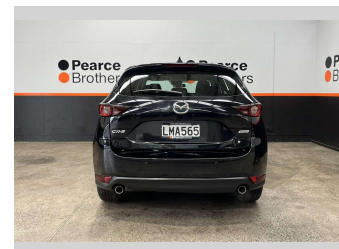

# 2018 Mazda CX-5 GLX, 2.0 PTR, NZ NEW

**Purchase Price** **\$16,990**  
Includes GST, Registration & Licensing

Finance may be available on this vehicle. Ask one of our friendly staff for more information.

Body Style  
**5 door, RV/SUV**

Odometer  
**149,352 km**

Engine  
**1998 cc**

Fuel Type  
**Petrol**

Transmission  
**Automatic**

Wheels  
-

VIN  
**JM0KF2W7A00202992**

Interior  
-