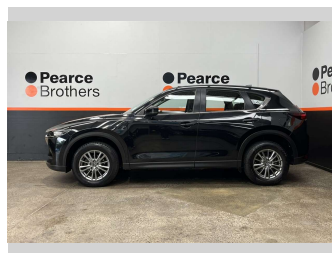

# 2018 Mazda CX-5 GLX, 2.0 PTR, NZ NEW

**Purchase Price** **\$16,990**  
Includes GST, Registration & Licensing

Finance may be available on this vehicle. Ask one of our friendly staff for more information.

Body Style  
**5 door, RV/SUV**

Odometer  
**149,352 km**

Engine  
**1998 cc**

Fuel Type  
**Petrol**

Transmission  
**Automatic**

Wheels  
-

VIN  
**JM0KF2W7A00202992**

Interior  
-