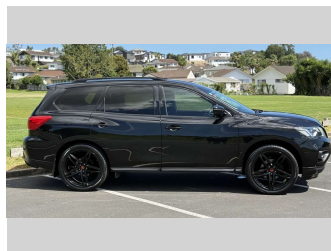

2019 Nissan Pathfinder ST 3.5P 4WD 7 SEATER

Purchase Price **\$27,975**
Includes GST, Registration & Licensing

Finance may be available on this vehicle. Ask one of our friendly staff for more information.

Gain peace of mind with Mechanical Breakdown Insurance. **Ask us how.**

Top features
None Listed

Body Style
5 door, SUV

Odometer
127,282 km

Engine
3498 cc, In-Line

Fuel Type
Petrol

Transmission
Automatic, 4WD