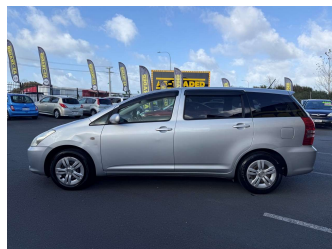

2004 Toyota Wish 1.8, 7 SEAT, AUTOMATIC

Purchase Price

\$4,750

Includes GST, Registration & Licensing

Finance may be available on this vehicle. Ask one of our friendly staff for more information.

Gain peace of mind with Mechanical Breakdown Insurance. **Ask us how.**

Top features

None Listed

Body Style

Wagon

Odometer

139,604 km

Engine

1794 cc, Petrol

Fuel Type

Petrol

Transmission

Automatic

Wheels

-

VIN

7AT0H64BX15186537