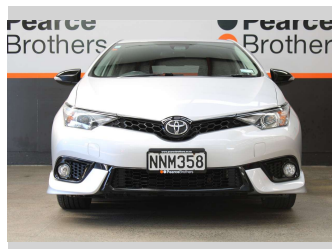

2017 Toyota Corolla LEVIN SX 1.8P HATCH

Purchase Price **\$16,990**
Includes GST, Registration & Licensing

Finance may be available on this vehicle. Ask one of our friendly staff for more information.

Gain peace of mind with Mechanical Breakdown Insurance. **Ask us how.**

Body Style
5 door, Hatchback

Odometer
73,594 km

Engine
1798 cc, Diesel

Fuel Type
Petrol

Transmission
CVT

Wheels
-

VIN
JTNKU3JE70J575100

Interior
-