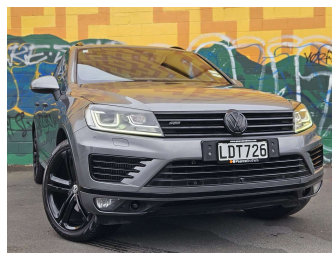

2018 Volkswagen Touareg R-LINE TDI 250KW V8

Purchase Price

\$25,995

Includes GST, Registration & Licensing

Finance may be available on this vehicle. Ask one of our friendly staff for more information.

MARAC

Gain peace of mind with Mechanical Breakdown Insurance. **Ask us how.**

autosure
INSURANCE

Top features

None Listed

Body Style

5 door, SUV

Odometer

201,472 km

Engine

4134 cc, In-Line

Fuel Type

Diesel

Transmission

Automatic, 4WD

Wheels

-

Ext Colour

Grey

History

NZ New

Seats

5 seats, Leather

CO2 Emissions

★☆☆☆☆