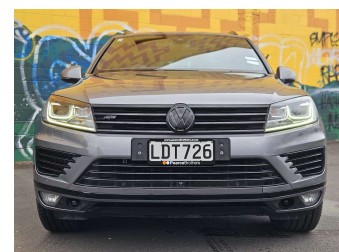

2018 Volkswagen Touareg R-LINE TDI 250KW V8

Purchase Price

\$25,995

Includes GST, Registration & Licensing

Finance may be available on this vehicle. Ask one of our friendly staff for more information.

MARAC

Gain peace of mind with Mechanical Breakdown Insurance. **Ask us how.**

autosure
INSURANCE

Top features

None Listed

Body Style

5 door, SUV

Odometer

201,472 km

Ext Colour

Grey

History

NZ New

Seats

5 seats, Leather

CO2 Emissions

★☆☆☆☆