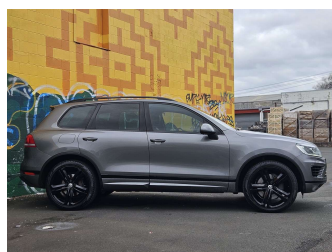

2018 Volkswagen Touareg R-LINE TDI 250KW V8

Purchase Price

\$25,995

Includes GST, Registration & Licensing

Finance may be available on this vehicle. Ask one of our friendly staff for more information.

MARAC

Gain peace of mind with Mechanical Breakdown Insurance. **Ask us how.**

autosure
INSURANCE

Top features

None Listed

Body Style

5 door, SUV

Odometer

201,472 km

Ext Colour

Grey

History

NZ New

Seats

5 seats, Leather

CO2 Emissions

★☆☆☆☆