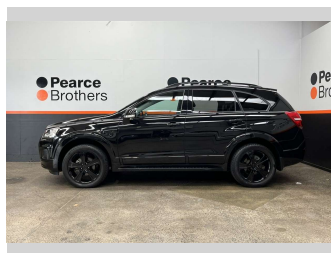

2018 Holden Captiva LTZ, 4X4, 7 SEATER, BLACKED

Purchase Price **\$14,990**
Includes GST, Registration & Licensing

Finance may be available on this vehicle. Ask one of our friendly staff for more information.

Body Style
4 door, RV/SUV

Odometer
142,297 km

Engine
2231 cc, Diesel

Fuel Type
Diesel

Transmission
Automatic

Wheels
-

VIN
KL3CD2669JB046528

Interior
-

Safety
-

Reg No.
LTP279

Ext Colour
Black

History
NZ New

Seats
7 seats

CO2 Emissions
★ ★ ☆ ☆ ☆ ☆ ☆
256 grams/km

Energy Economy
★ ★ ☆ ☆ ☆ ☆ ☆

**Annual fuel cost of \$3,780
9.7L per 100km**