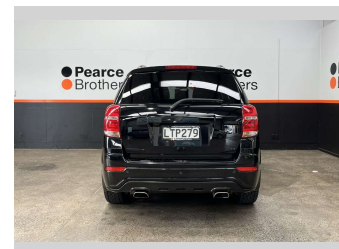

2018 Holden Captiva LTZ, 4X4, 7 SEATER, BLACKED

Purchase Price **\$14,990**
Includes GST, Registration & Licensing

Finance may be available on this vehicle. Ask one of our friendly staff for more information.

Body Style
4 door, RV/SUV

Odometer
142,297 km

Engine
2231 cc, Diesel

Fuel Type
Diesel

Transmission
Automatic

Wheels
-

VIN
KL3CD2669JB046528

Interior
-