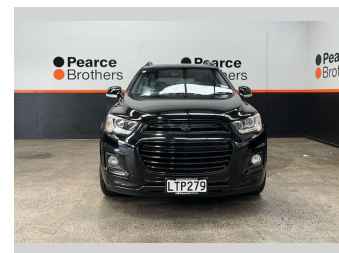

2018 Holden Captiva LTZ, 4X4, 7 SEATER, BLACKED

Purchase Price **\$14,990**
Includes GST, Registration & Licensing

Finance may be available on this vehicle. Ask one of our friendly staff for more information.

Body Style
4 door, RV/SUV

Odometer
142,297 km

Engine
2231 cc, Diesel

Fuel Type
Diesel

Transmission
Automatic

Wheels
-

VIN
KL3CD2669JB046528

Interior
-

Safety
-

Reg No.
LTP279

Ext Colour
Black

History
NZ New

Seats
7 seats

CO2 Emissions
★ ★ ☆ ☆ ☆ ☆ ☆
256 grams/km

Energy Economy
★ ★ ☆ ☆ ☆ ☆ ☆

**Annual fuel cost of \$3,780
9.7L per 100km**