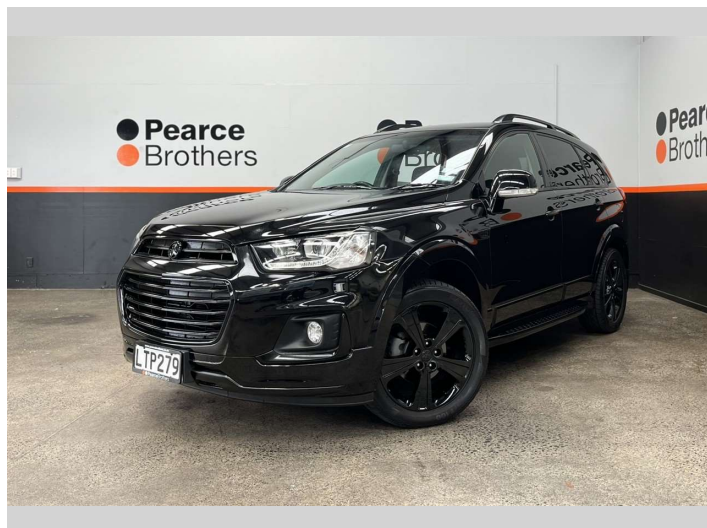

2018 Holden Captiva LTZ, 4X4, 7 SEATER, BLACKED

Purchase Price **\$14,990**
Includes GST, Registration & Licensing

Finance may be available on this vehicle. Ask one of our friendly staff for more information.

Body Style
4 door, RV/SUV

Odometer
142,297 km

Engine
2231 cc, Diesel

Fuel Type
Diesel

Transmission
Automatic

Wheels
-

VIN
KL3CD2669JB046528

Interior
-

Safety
-

Reg No.
LTP279

Ext Colour
Black

History
NZ New

Seats
7 seats

CO2 Emissions
★ ★ ☆ ☆ ☆ ☆ ☆
256 grams/km

Energy Economy
★ ★ ☆ ☆ ☆ ☆ ☆

**Annual fuel cost of \$3,780
9.7L per 100km**