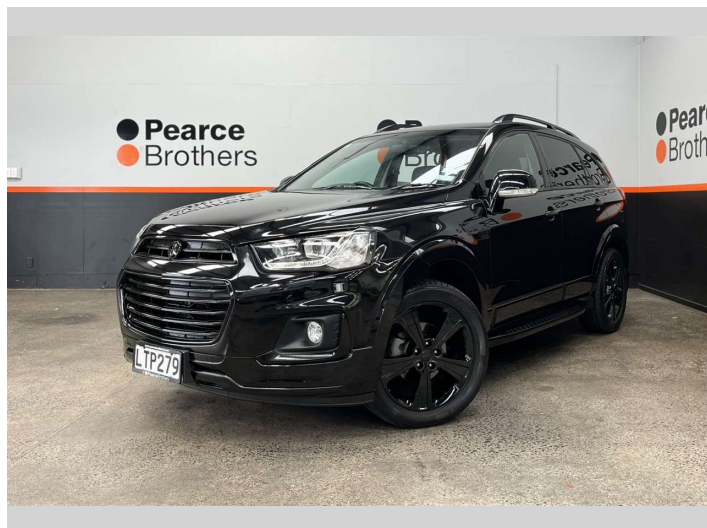

2018 Holden Captiva LTZ, 4X4, 7 SEATER, BLACKED

Purchase Price **\$14,990**
Includes GST, Registration & Licensing

Finance may be available on this vehicle. Ask one of our friendly staff for more information.

Body Style
4 door, RV/SUV

Odometer
142,297 km

Engine
2231 cc, Diesel

Fuel Type
Diesel

Transmission
Automatic

Wheels
-

VIN
KL3CD2669JB046528

Interior
-

Safety

Reg No.
LTP279

Ext Colour
Black

History
NZ New

Seats
7 seats

CO2 Emissions
★ ★ ☆ ☆ ☆ ☆ ☆
256 grams/km

Energy Economy
★ ★ ☆ ☆ ☆ ☆ ☆

**Annual fuel cost of \$3,780
9.7L per 100km**