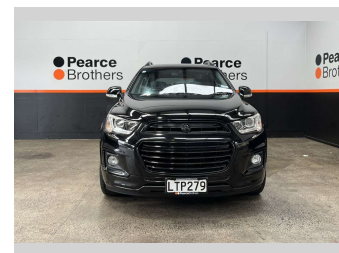

2018 Holden Captiva LTZ, 4X4, 7 SEATER, BLACKED

Purchase Price **\$14,990**
Includes GST, Registration & Licensing

Finance may be available on this vehicle. Ask one of our friendly staff for more information.

Body Style
4 door, RV/SUV

Odometer
142,297 km

Engine
2231 cc, Diesel

Fuel Type
Diesel

Transmission
Automatic

Wheels
-

VIN
KL3CD2669JB046528

Interior
-

Safety

Reg No.
LTP279

Ext Colour
Black

History
NZ New

Seats
7 seats

CO2 Emissions
★ ★ ☆ ☆ ☆ ☆ ☆
256 grams/km

Energy Economy
★ ★ ☆ ☆ ☆ ☆ ☆

**Annual fuel cost of \$3,780
9.7L per 100km**