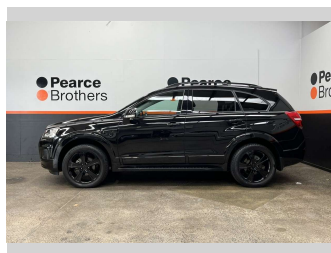

2018 Holden Captiva LTZ, 4X4, 7 SEATER, BLACKED

Purchase Price **\$14,990**
Includes GST, Registration & Licensing

Finance may be available on this vehicle. Ask one of our friendly staff for more information.

Body Style
4 door, RV/SUV

Odometer
142,297 km

Engine
2231 cc, Diesel

Fuel Type
Diesel

Transmission
Automatic

Wheels
-

VIN
KL3CD2669JB046528

Interior
-

Safety

Reg No.
LTP279

Ext Colour
Black

History
NZ New

Seats
7 seats

CO2 Emissions
★ ★ ☆ ☆ ☆ ☆ ☆
256 grams/km

Energy Economy
★ ★ ☆ ☆ ☆ ☆ ☆

**Annual fuel cost of \$3,780
9.7L per 100km**