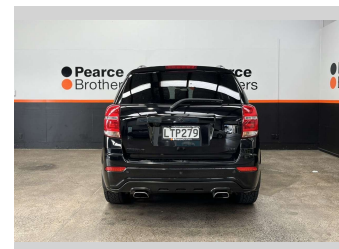

2018 Holden Captiva LTZ, 4X4, 7 SEATER, BLACKED

Purchase Price **\$14,990**
Includes GST, Registration & Licensing

Finance may be available on this vehicle. Ask one of our friendly staff for more information.

Body Style
4 door, RV/SUV

Odometer
142,297 km

Engine
2231 cc, Diesel

Fuel Type
Diesel

Transmission
Automatic

Wheels
-

VIN
KL3CD2669JB046528

Interior
-