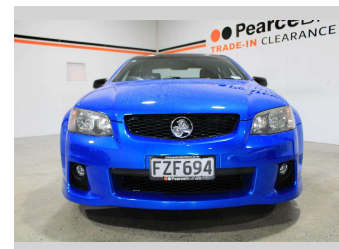

# 2011 Holden Commodore SV6 BLUE AND BLACK

**Purchase Price** **\$11,990**  
Includes GST, Registration & Licensing

Finance may be available on this vehicle. Ask one of our friendly staff for more information.

Body Style  
**Sedan**

Odometer  
**231,575 km**

Engine  
**3564 cc, Internal Combustion**

Fuel Type  
**Petrol**

Transmission  
**Automatic**

Wheels  
-

VIN  
**6G1EK5EV5BL557761**

Interior  
-