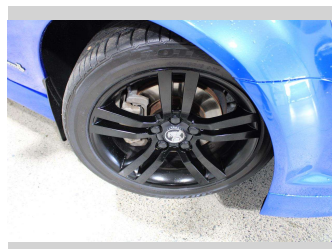

# 2011 Holden Commodore SV6 BLUE AND BLACK

**Purchase Price** **\$11,990**  
Includes GST, Registration & Licensing

Finance may be available on this vehicle. Ask one of our friendly staff for more information.

Body Style  
**Sedan**

Odometer  
**231,575 km**

Engine  
**3564 cc, Internal Combustion**

Fuel Type  
**Petrol**

Transmission  
**Automatic**

Wheels  
-

VIN  
**6G1EK5EV5BL557761**

Interior  
-