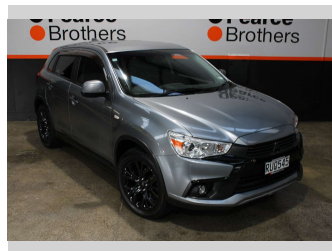

# 2017 Mitsubishi Asx XLS 2.0P BLACK OUT

**Purchase Price** **\$12,990**  
Includes GST, Registration & Licensing

Finance may be available on this vehicle. Ask one of our friendly staff for more information.

**Body Style**  
5 door, Wagon

**Odometer**  
124,721 km

**Engine**  
1998 cc, Diesel

**Fuel Type**  
Petrol

**Transmission**  
CVT

**Wheels**  
-

**VIN**  
JMFXTGA2WHZ001632

**Interior**  
-