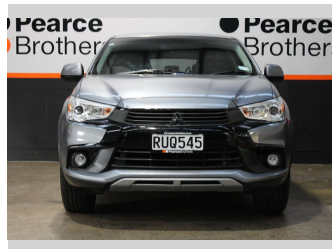

# 2017 Mitsubishi Asx XLS 2.0P BLACK OUT

**Purchase Price** **\$12,990**  
Includes GST, Registration & Licensing

Finance may be available on this vehicle. Ask one of our friendly staff for more information.

**Body Style**  
5 door, Wagon

**Odometer**  
124,721 km

**Engine**  
1998 cc, Diesel

**Fuel Type**  
Petrol

**Transmission**  
CVT

**Wheels**  
-

**VIN**  
JMFXTGA2WHZ001632

**Interior**  
-