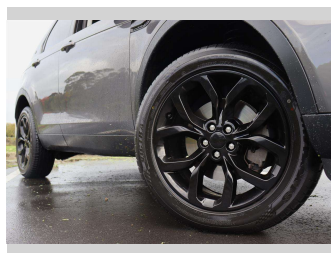

# 2017 Land Rover Discovery Sport HSE 2.0L SPORT

**Purchase Price** **\$29,975**  
Includes GST, Registration & Licensing

Finance may be available on this vehicle. Ask one of our friendly staff for more information.