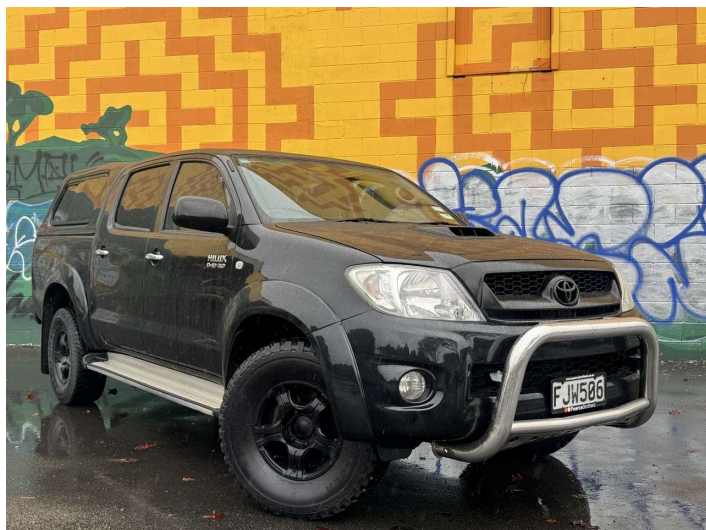

# 2010 Toyota Hilux SR5 4WD 3.0TD MANUAL !!!

**Purchase Price** **\$28,995**  
Includes GST, Registration & Licensing

Finance may be available on this vehicle. Ask one of our friendly staff for more information.

Gain peace of mind with Mechanical Breakdown Insurance. **Ask us how.**

**Top features**

None Listed

Body Style  
**4 door, Ute**

Odometer  
**237,039 km**

Engine  
**2982 cc, In-Line**

Fuel Type  
**Diesel**

History  
**NZ New, 4 owners**

Seats  
**5 seats, Leather**

CO2 Emissions  
★ ★ ☆ ☆ ☆ ☆  
**253 grams/km**

Energy Economy  
★ ★ ☆ ☆ ☆ ☆

**Annual fuel cost of \$3,720**  
**9.5L per 100km**

Cost per year is an estimate based on diesel price of \$2.00 per litre and an average distance of 14000 km. Includes Road User Charges (RUC). Emissions and Energy Economy figures standardised to 3P WLTP.