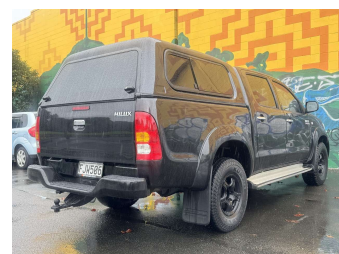

# 2010 Toyota Hilux SR5 4WD 3.0TD MANUAL !!!

**Purchase Price** **\$28,995**  
Includes GST, Registration & Licensing

Finance may be available on this vehicle. Ask one of our friendly staff for more information.

Gain peace of mind with Mechanical Breakdown Insurance. **Ask us how.**

**Top features**

None Listed

Body Style  
**4 door, Ute**

Odometer  
**237,039 km**

Engine  
**2982 cc, In-Line**

Fuel Type  
**Diesel**