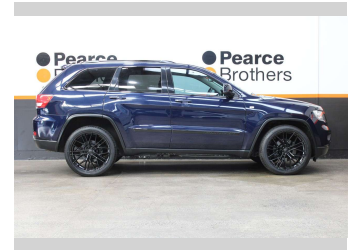

2012 Jeep Grand Cherokee LAREDO 4WD BLACK

Purchase Price **\$13,990**
Includes GST, Registration & Licensing

Finance may be available on this vehicle. Ask one of our friendly staff for more information.

Body Style
Wagon

Odometer
163,045 km

Engine
3600 cc, Diesel

Fuel Type
Petrol

Transmission
Automatic

Wheels
-

VIN
1C4RJFEG5CC196842

Interior
-