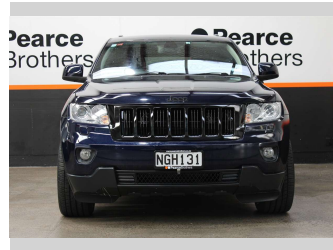

2012 Jeep Grand Cherokee LAREDO 4WD BLACK

Purchase Price **\$13,990**
Includes GST, Registration & Licensing

Finance may be available on this vehicle. Ask one of our friendly staff for more information.

Body Style
Wagon

Odometer
163,045 km

Engine
3600 cc, Diesel

Fuel Type
Petrol

Transmission
Automatic

Wheels
-

VIN
1C4RJFEG5CC196842

Interior
-