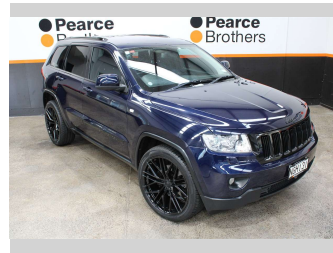

2012 Jeep Grand Cherokee LAREDO 4WD BLACK

Purchase Price **\$13,990**
Includes GST, Registration & Licensing

Finance may be available on this vehicle. Ask one of our friendly staff for more information.

Body Style
Wagon

Odometer
163,045 km

Engine
3600 cc, Diesel

Fuel Type
Petrol

Transmission
Automatic

Wheels
-

VIN
1C4RJFEG5CC196842

Interior
-