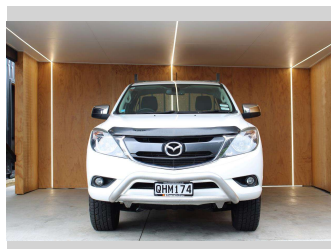

2020 Mazda BT-50 GSX E/CAB 4WD FLATDECK

Purchase Price **\$24,990**
Includes GST, Registration & Licensing

Finance may be available on this vehicle. Ask one of our friendly staff for more information.

Gain peace of mind with Mechanical Breakdown Insurance. **Ask us how.**

Top features
None Listed

Body Style
4 door, Ute

Odometer
212,005 km

Engine
3198 cc, Internal Combustion

Fuel Type
Diesel

Transmission
Automatic, 4WD

Wheels
-

VIN
MM0UR0YG100026705

Interior
-

Safety
-

Reg No.
QHM174

Ext Colour
White

History
NZ New

Seats
4 seats

CO2 Emissions
-

Energy Economy
-