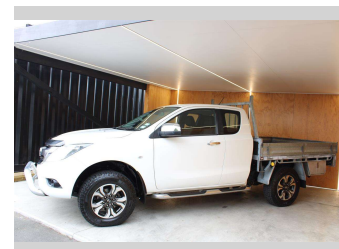

2020 Mazda BT-50 GSX E/CAB 4WD FLATDECK

Purchase Price **\$24,990**
Includes GST, Registration & Licensing

Finance may be available on this vehicle. Ask one of our friendly staff for more information.

Gain peace of mind with Mechanical Breakdown Insurance. **Ask us how.**

Top features
None Listed

Body Style
4 door, Ute

Odometer
212,005 km

Engine
3198 cc, Internal Combustion

Fuel Type
Diesel

Transmission
Automatic, 4WD

Wheels
-

VIN
MM0UR0YG100026705

Interior
-

Safety
-

Reg No.
QHM174

Ext Colour
White

History
NZ New

Seats
4 seats

CO2 Emissions
-

Energy Economy
-