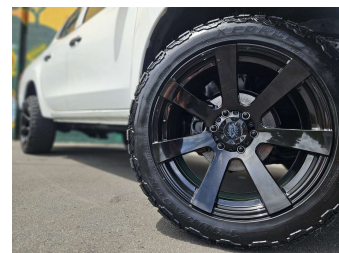

# 2020 Mitsubishi Triton GLX, 4X4, BEAST, NEW MAGS

**Purchase Price** **\$36,995**  
Includes GST, Registration & Licensing

Finance may be available on this vehicle. Ask one of our friendly staff for more information.

Gain peace of mind with Mechanical Breakdown Insurance. **Ask us how.**

**Top features**  
None Listed

Body Style  
**4 door, Ute**

Odometer  
**16,643 km**

Engine  
**2442 cc, In-Line**

Fuel Type  
**Diesel**