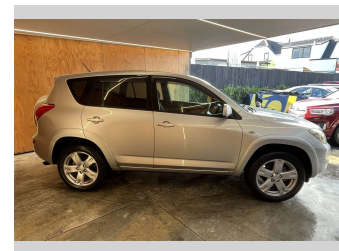

# 2005 Toyota RAV4 2.4L PETROL, TIDY 4X4 SUV !!

**Purchase Price** **\$7,990**  
Includes GST, Registration & Licensing

Finance may be available on this vehicle. Ask one of our friendly staff for more information.

Body Style  
**RV/SUV**

Odometer  
**125,043 km**

Engine  
**2362 cc**

Fuel Type  
**Petrol**

Transmission  
**Automatic**

Wheels  
-

VIN  
**7AT0H61XX14001848**

Interior  
-