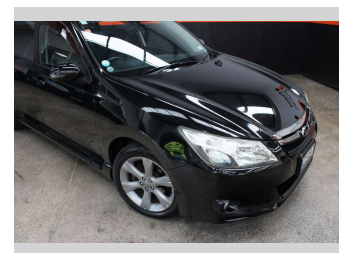

2012 Subaru Exiga 2.0 PETROL, 7 SEATER

Purchase Price **\$7,990**
Includes GST, Registration & Licensing

Finance may be available on this vehicle. Ask one of our friendly staff for more information.

UDC
New Zealand's Finance Company
MARAC
MEANS FINANCE

Body Style
Wagon

Odometer
103,492 km

Engine
1990 cc, Diesel

Fuel Type
Petrol

Transmission
CVT

Wheels
-

VIN
7AT0GF1RX21021209

Interior
-

Safety

Based on 2025 UCSR rating for 09-14 models

Reg No.
NZE497

Ext Colour
Black

History
Ex-Overseas

Seats
7 seats

CO2 Emissions
★★★★☆
199 grams/km

Energy Economy
★★☆☆☆☆
Annual fuel cost of \$3,250
8.3L per 100km