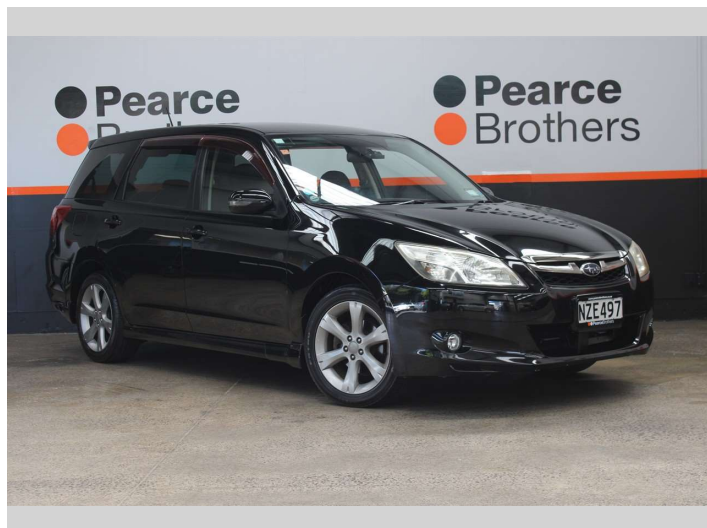

2012 Subaru Exiga 2.0 PETROL, 7 SEATER

Purchase Price **\$7,990**
Includes GST, Registration & Licensing

Finance may be available on this vehicle. Ask one of our friendly staff for more information.

UDC
New Zealand's Finance Company
MARAC
MEANS FINANCE

Body Style
Wagon

Odometer
103,492 km

Engine
1990 cc, Diesel

Fuel Type
Petrol

Transmission
CVT

Wheels
-

VIN
7AT0GF1RX21021209

Interior
-

Safety

Based on 2025 UCSR rating for 09-14 models

Reg No.
NZE497

Ext Colour
Black

History
Ex-Overseas

Seats
7 seats

CO2 Emissions
★★★★☆
199 grams/km

Energy Economy
★★☆☆☆☆
Annual fuel cost of \$3,250
8.3L per 100km