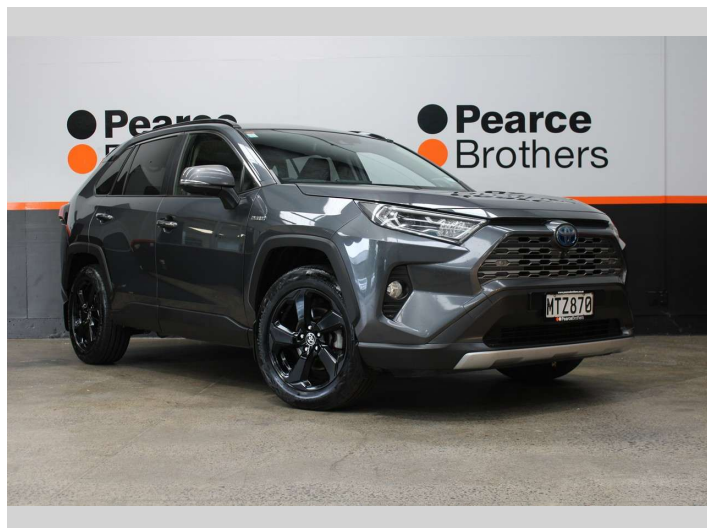

# 2020 Toyota RAV4 LIMITED 2.5PH 4WD NZ NEW

**Purchase Price** **\$24,990**  
Includes GST, Registration & Licensing

Finance may be available on this vehicle. Ask one of our friendly staff for more information.

Body Style  
**5 door, Wagon**

Odometer  
**258,627 km**

Engine  
**2487 cc, Hybrid**

Fuel Type  
**Petrol**

Transmission  
**Automatic**

Wheels  
-

VIN  
**JTMDW3FV20D0XXXXX**

Interior  
-