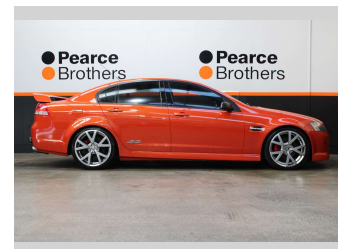

# 2006 Holden Commodore SS-V MANUAL NZ NEW

**Purchase Price** **\$34,990**  
Includes GST, Registration & Licensing

Finance may be available on this vehicle. Ask one of our friendly staff for more information.

Body Style  
**Sedan**

Odometer  
**Odometer is inaccurate**

Engine  
**5967 cc, Diesel**

Fuel Type  
**Petrol**

Transmission  
**MANUAL**

Wheels  
-

VIN  
**6G1EP55H67L873821**

Interior  
-