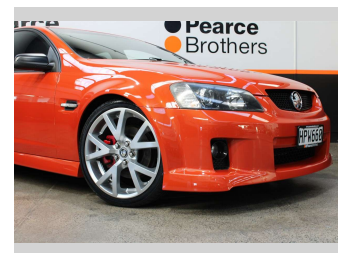

# 2006 Holden Commodore SS-V MANUAL NZ NEW

**Purchase Price** **\$34,990**  
Includes GST, Registration & Licensing

Finance may be available on this vehicle. Ask one of our friendly staff for more information.

Body Style  
**Sedan**

Odometer  
**Odometer is inaccurate**

Engine  
**5967 cc, Diesel**

Fuel Type  
**Petrol**

Transmission  
**MANUAL**

Wheels  
-

VIN  
**6G1EP55H67L873821**

Interior  
-

Safety  
  
Based on 2025 UCSR rating for 06-13 models

Reg No.  
**HPW660**

Ext Colour  
**Orange**

History  
**NZ New**

Seats  
**5 seats**

CO2 Emissions  
☆☆☆☆☆☆  
**373 grams/km**

Energy Economy  
☆☆☆☆☆☆  
**Annual fuel cost of \$6,080**  
**15.5L per 100km**