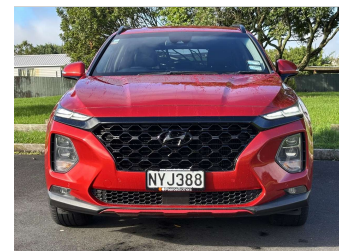

2019 Hyundai SANTA FE ELITE, 4X4, 7 SEATS

Purchase Price **\$23,975**
Includes GST, Registration & Licensing

Finance may be available on this vehicle. Ask one of our friendly staff for more information.

Gain peace of mind with Mechanical Breakdown Insurance. **Ask us how.**

Top features

None Listed

Body Style
5 door, SUV

Odometer
191,411 km

Engine
2199 cc, In-Line

Fuel Type
Diesel

Transmission
Automatic, 4WD