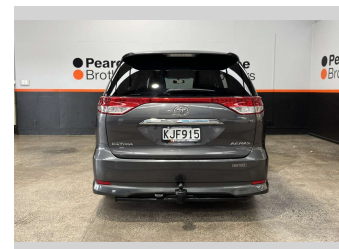

# 2011 Toyota Estima AERAS, 7 SEATER, LWRD ON

**Purchase Price** **\$12,990**  
Includes GST, Registration & Licensing

Finance may be available on this vehicle. Ask one of our friendly staff for more information.

Body Style  
**Van**

Odometer  
**151,171 km**

Engine  
**2362 cc**

Fuel Type  
**Petrol**

Transmission  
**Automatic**

Wheels  
-

VIN  
**7AT0H61YX1709XXXX**

Interior  
-

Safety  
  
Based on 2025 UCSR rating for 06-19 models

Reg No.  
**KJF915**

Ext Colour  
**Grey**

History  
**Ex-Overseas**

Seats  
**7 seats**

CO2 Emissions  
**★ ★ ★ ☆ ☆ ☆**  
**219 grams/km**

Energy Economy  
**★ ☆ ☆ ☆ ☆ ☆**  
**Annual fuel cost of \$3,680**  
**9.4L per 100km**