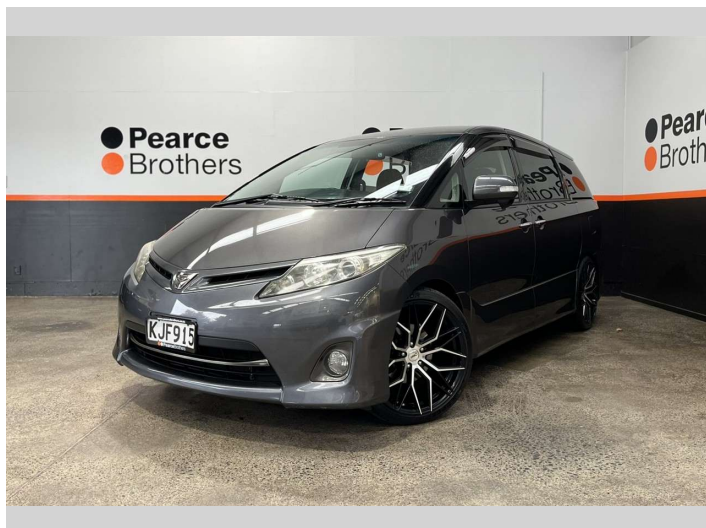

# 2011 Toyota Estima AERAS, 7 SEATER, LWRD ON

**Purchase Price** **\$12,990**  
Includes GST, Registration & Licensing

Finance may be available on this vehicle. Ask one of our friendly staff for more information.

Body Style  
**Van**

Odometer  
**151,171 km**

Engine  
**2362 cc**

Fuel Type  
**Petrol**

Transmission  
**Automatic**

Wheels  
-

VIN  
**7AT0H61YX1709XXXX**

Interior  
-

Safety  
  
Based on 2025 UCSR rating for 06-19 models

Reg No.  
**KJF915**

Ext Colour  
**Grey**

History  
**Ex-Overseas**

Seats  
**7 seats**

CO2 Emissions  
**★ ★ ★ ☆ ☆ ☆**  
**219 grams/km**

Energy Economy  
**★ ☆ ☆ ☆ ☆ ☆**  
**Annual fuel cost of \$3,680**  
**9.4L per 100km**