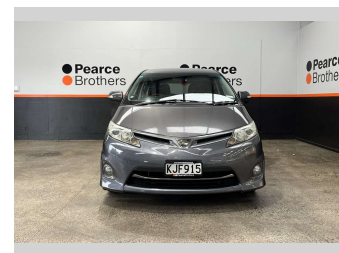

# 2011 Toyota Estima AERAS, 7 SEATER, LWRD ON

**Purchase Price** **\$12,990**  
Includes GST, Registration & Licensing

Finance may be available on this vehicle. Ask one of our friendly staff for more information.

Body Style  
**Van**

Odometer  
**151,171 km**

Engine  
**2362 cc**

Fuel Type  
**Petrol**

Transmission  
**Automatic**

Wheels  
-

VIN  
**7AT0H61YX1709XXXX**

Interior  
-