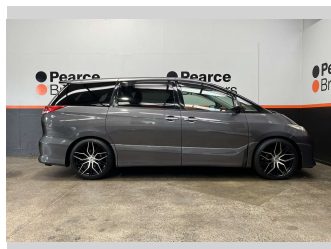

# 2011 Toyota Estima AERAS, 7 SEATER, LWRD ON

**Purchase Price** **\$12,990**  
Includes GST, Registration & Licensing

Finance may be available on this vehicle. Ask one of our friendly staff for more information.

Body Style  
**Van**

Odometer  
**151,171 km**

Engine  
**2362 cc**

Fuel Type  
**Petrol**

Transmission  
**Automatic**

Wheels  
-

VIN  
**7AT0H61YX1709XXXX**

Interior  
-

Safety  
  
Based on 2025 UCSR rating for 06-19 models

Reg No.  
**KJF915**

Ext Colour  
**Grey**

History  
**Ex-Overseas**

Seats  
**7 seats**

CO2 Emissions  
**★ ★ ★ ☆ ☆ ☆**  
**219 grams/km**

Energy Economy  
**★ ☆ ☆ ☆ ☆ ☆**  
**Annual fuel cost of \$3,680**  
**9.4L per 100km**