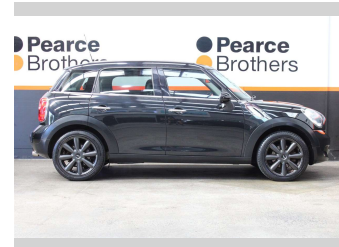

2015 Mini COOPER COUNTRYMAN NZ NEW

Purchase Price **\$8,990**
Includes GST, Registration & Licensing

Finance may be available on this vehicle. Ask one of our friendly staff for more information.

Gain peace of mind with Mechanical Breakdown Insurance. **Ask us how.**

Body Style
5 door, Wagon

Odometer
110,856 km

Engine
1598 cc, Diesel

Fuel Type
Petrol

Transmission
Automatic

Wheels
-

VIN
WMWZB32050WT85422

Interior
-