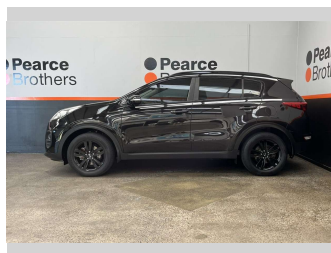

2017 Kia Sportage LX, 4X4, BLACKED OUT, NZ NEW

Purchase Price **\$14,990**
Includes GST, Registration & Licensing

Finance may be available on this vehicle. Ask one of our friendly staff for more information.

Body Style
5 door, RV/SUV

Odometer
157,616 km

Engine
1995 cc, Diesel

Fuel Type
Diesel

Transmission
Automatic

Wheels
-

VIN
KNAPM813SH728XXXX

Interior
-