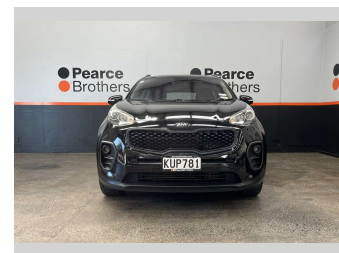

2017 Kia Sportage LX, 4X4, BLACKED OUT, NZ NEW

Purchase Price **\$14,990**
Includes GST, Registration & Licensing

Finance may be available on this vehicle. Ask one of our friendly staff for more information.

Body Style
5 door, RV/SUV

Odometer
157,616 km

Engine
1995 cc, Diesel

Fuel Type
Diesel

Transmission
Automatic

Wheels
-

VIN
KNAPM813SH728XXXX

Interior
-

Safety

Based on 2025 UCSR rating for 15-21 models

Reg No.
KUP781

Ext Colour
Black

History
NZ New

Seats
5 seats

CO2 Emissions
★★★★☆☆
196 grams/km

Energy Economy
★★★★☆☆