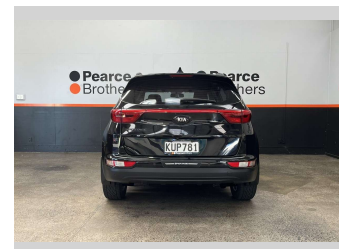

2017 Kia Sportage LX, 4X4, BLACKED OUT, NZ NEW

Purchase Price **\$14,990**
Includes GST, Registration & Licensing

Finance may be available on this vehicle. Ask one of our friendly staff for more information.

Body Style
5 door, RV/SUV

Odometer
157,616 km

Engine
1995 cc, Diesel

Fuel Type
Diesel

Transmission
Automatic

Wheels
-

VIN
KNAPM813SH728XXXX

Interior
-