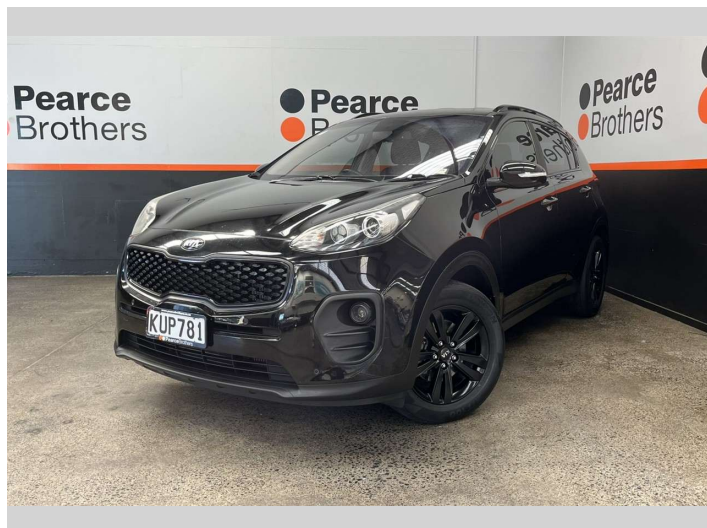

2017 Kia Sportage LX, 4X4, BLACKED OUT, NZ NEW

Purchase Price **\$14,990**
Includes GST, Registration & Licensing

Finance may be available on this vehicle. Ask one of our friendly staff for more information.

Body Style
5 door, RV/SUV

Odometer
157,616 km

Engine
1995 cc, Diesel

Fuel Type
Diesel

Transmission
Automatic

Wheels
-

VIN
KNAPM813SH728XXXX

Interior
-

Safety

Based on 2025 UCSR rating for 15-21 models

Reg No.
KUP781

Ext Colour
Black

History
NZ New

Seats
5 seats

CO2 Emissions
★★★★☆☆
196 grams/km

Energy Economy
★★★★☆☆