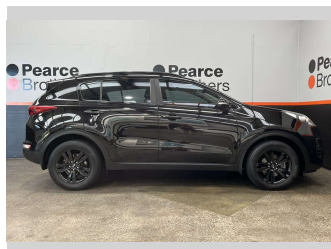

2017 Kia Sportage LX, 4X4, BLACKED OUT, NZ NEW

Purchase Price **\$14,990**
Includes GST, Registration & Licensing

Finance may be available on this vehicle. Ask one of our friendly staff for more information.

Body Style
5 door, RV/SUV

Odometer
157,616 km

Engine
1995 cc, Diesel

Fuel Type
Diesel

Transmission
Automatic

Wheels
-

VIN
KNAPM813SH728XXXX

Interior
-