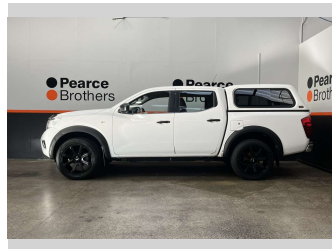

# 2015 Nissan Navara DX, PETROL, CANOPY,

**Purchase Price** **\$21,990**  
Includes GST, Registration & Licensing

Finance may be available on this vehicle. Ask one of our friendly staff for more information.

Body Style  
**4 door, Ute**

Odometer  
**133,311 km**

Engine  
**2488 cc, Petrol**

Fuel Type  
**Petrol**

Transmission  
**MANUAL**

Wheels  
-

VIN  
**MNTCA2D23A000XXXX**

Interior  
-