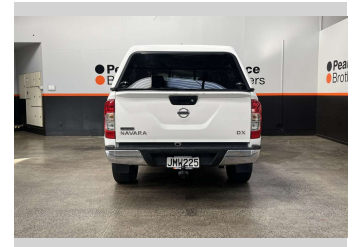

# 2015 Nissan Navara DX, PETROL, CANOPY,

**Purchase Price** **\$21,990**  
Includes GST, Registration & Licensing

Finance may be available on this vehicle. Ask one of our friendly staff for more information.

Body Style  
**4 door, Ute**

Odometer  
**133,311 km**

Engine  
**2488 cc, Petrol**

Fuel Type  
**Petrol**

Transmission  
**MANUAL**

Wheels  
-

VIN  
**MNTCA2D23A000XXXX**

Interior  
-