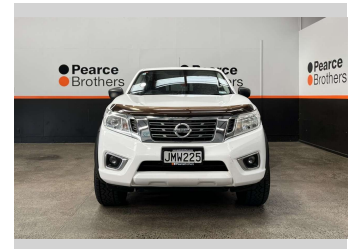

# 2015 Nissan Navara DX, PETROL, CANOPY,

**Purchase Price** **\$21,990**  
Includes GST, Registration & Licensing

Finance may be available on this vehicle. Ask one of our friendly staff for more information.

Body Style  
**4 door, Ute**

Odometer  
**133,311 km**

Engine  
**2488 cc, Petrol**

Fuel Type  
**Petrol**

Transmission  
**MANUAL**

Wheels  
-

VIN  
**MNTCA2D23A000XXXX**

Interior  
-