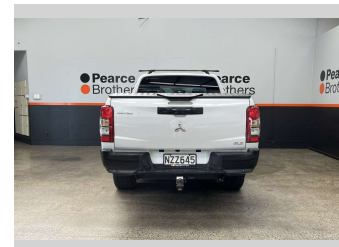

2022 Mitsubishi Triton GLSB, BLACK EDITION, 4X4,

Purchase Price **\$37,990**
Includes GST, Registration & Licensing

Finance may be available on this vehicle. Ask one of our friendly staff for more information.

Body Style
4 door, Ute

Odometer
86,593 km

Engine
2442 cc, Diesel

Fuel Type
Diesel

Transmission
Automatic

Wheels
-

VIN
MMAJLKL10NH013030

Interior
-