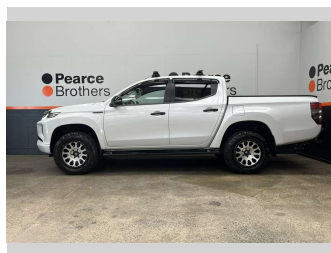

2022 Mitsubishi Triton GLSB, BLACK EDITION, 4X4,

Purchase Price **\$37,990**
Includes GST, Registration & Licensing

Finance may be available on this vehicle. Ask one of our friendly staff for more information.

Body Style
4 door, Ute

Odometer
86,593 km

Engine
2442 cc, Diesel

Fuel Type
Diesel

Transmission
Automatic

Wheels
-

VIN
MMAJLKL10NH013030

Interior
-

Safety

Based on 2025 UCSR rating for 15-23 models

Reg No.
NZZ645

Ext Colour
White

History
NZ New

Seats
5 seats

CO2 Emissions
★ ★ ☆ ☆ ☆ ☆
257 grams/km

Energy Economy
★ ★ ☆ ☆ ☆ ☆
Annual fuel cost of \$3,810
9.8L per 100km