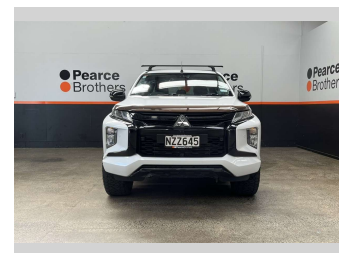

2022 Mitsubishi Triton GLSB, BLACK EDITION, 4X4,

Purchase Price **\$37,990**
Includes GST, Registration & Licensing

Finance may be available on this vehicle. Ask one of our friendly staff for more information.

Body Style
4 door, Ute

Odometer
86,593 km

Engine
2442 cc, Diesel

Fuel Type
Diesel

Transmission
Automatic

Wheels
-

VIN
MMAJLKL10NH013030

Interior
-