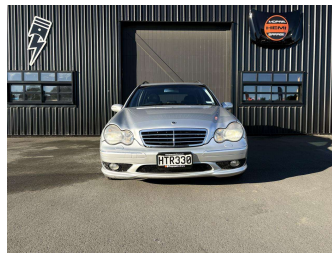

2001 Mercedes-Benz C 32 AMG WAGON

Purchase Price

\$12,990

Includes GST, Registration & Licensing

Finance may be available on this vehicle. Ask one of our friendly staff for more information.

Gain peace of mind with Mechanical Breakdown Insurance. **Ask us how.**

Top features

None Listed

Body Style

Wagon

Odometer

123,260 km

Engine

3190 cc, Petrol

Fuel Type

Petrol

Transmission

Automatic

Wheels

-

VIN

WDB2032652F190426