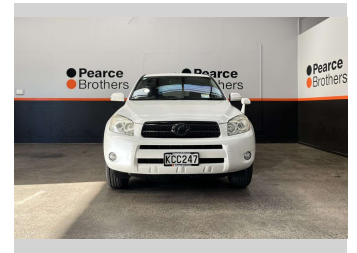

# 2005 Toyota RAV4 2.4L PETROL, BLACKED OUT,

**Purchase Price** **\$6,990**  
Includes GST, Registration & Licensing

Finance may be available on this vehicle. Ask one of our friendly staff for more information.

Body Style  
**RV/SUV**

Odometer  
**205,090 km**

Engine  
**2360 cc**

Fuel Type  
**Petrol**

Transmission  
**Automatic**

Wheels  
-

VIN  
**7AT0H61XX16001638**

Interior  
-

Safety

Based on 2025 UCSR rating for 06-12 models

Reg No.  
**KCC247**

Ext Colour  
**White**

History  
**Ex-Overseas**

Seats  
**5 seats**

CO2 Emissions  
★★★★☆  
**209 grams/km**

Energy Economy  
★☆☆☆☆