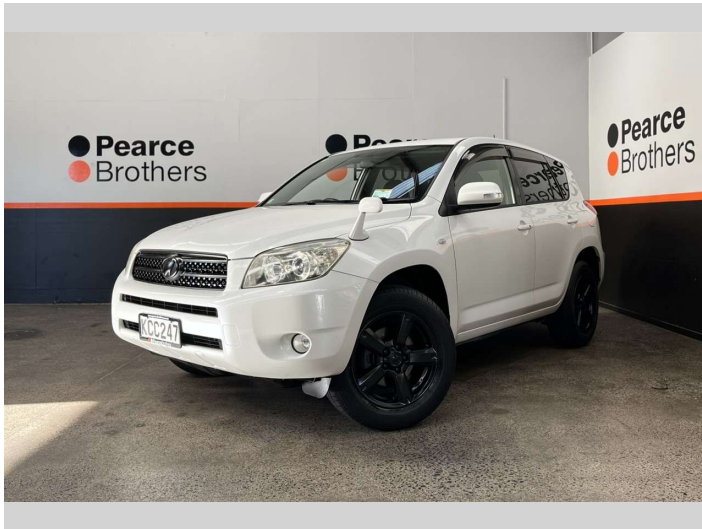

# 2005 Toyota RAV4 2.4L PETROL, BLACKED OUT,

**Purchase Price** **\$6,990**  
Includes GST, Registration & Licensing

Finance may be available on this vehicle. Ask one of our friendly staff for more information.

Body Style  
**RV/SUV**

Odometer  
**205,090 km**

Engine  
**2360 cc**

Fuel Type  
**Petrol**

Transmission  
**Automatic**

Wheels  
-

VIN  
**7AT0H61XX16001638**

Interior  
-

Safety

Based on 2025 UCSR rating for 06-12 models

Reg No.  
**KCC247**

Ext Colour  
**White**

History  
**Ex-Overseas**

Seats  
**5 seats**

CO2 Emissions  
★★★★☆  
**209 grams/km**

Energy Economy  
★☆☆☆☆