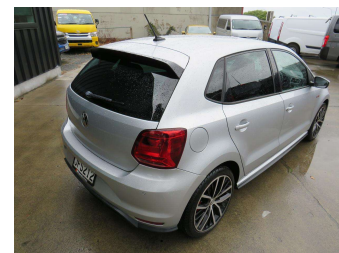

2015 Volkswagen Polo GTI, 1.8L TURBO, 141KW

Purchase Price **\$14,995**
Includes GST, Registration & Licensing

Finance may be available on this vehicle. Ask one of our friendly staff for more information.

Body Style
4 door, Hatchback

Odometer
74,879 km

Engine
1798 cc, In-Line

Fuel Type
Petrol

Transmission
Automatic, Front Wheel

Wheels
-

VIN
WVWZZZ6RZFY304186

Interior
Black/ Grey