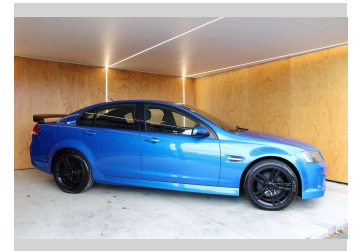

# 2010 Holden COMMODORE VE SV6 BLACKED OUT

**Purchase Price** **\$12,990**  
Includes GST, Registration & Licensing

Finance may be available on this vehicle. Ask one of our friendly staff for more information.

UDC  
New Zealand's Finance Company  
MARAC  
MEANS FINANCE

Gain peace of mind with Mechanical Breakdown Insurance. **Ask us how.**

autosure  
INSURANCE

**Top features**

None Listed

Body Style  
**Sedan**

Odometer  
**167,278 km**

Based on 2023 UCSR rating for 06-13 models

Reg No.  
**FJJ614**

Ext Colour  
**Blue**

History  
**NZ New**

Seats  
**5 seats**

CO2 Emissions  
★☆☆☆☆  
**270 grams/km**

Energy Economy  
★☆☆☆☆

**Annual fuel cost of \$4,430**  
**11.3L per 100km**