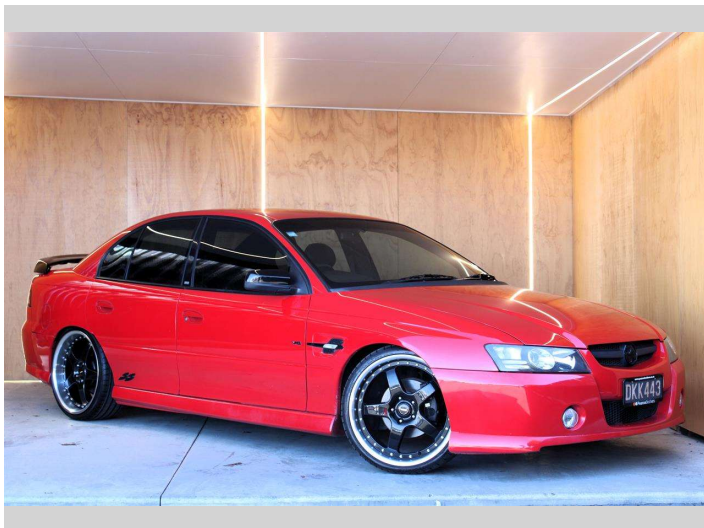

2005 Holden COMMODORE SS 6 SPEED MANUAL

Purchase Price
Includes GST, Registration & Licensing

\$24,990

Finance may be available on this vehicle. Ask one of our friendly staff for more information.

UDC
New Zealand's Finance Company
MARAC
MEANS FINANCE

Gain peace of mind with Mechanical Breakdown Insurance. **Ask us how.**

autosure
INSURANCE

Top features

None Listed

Body Style
Sedan

Odometer
178,526 km

Engine
5665 cc, Internal Combustion

Fuel Type
Petrol