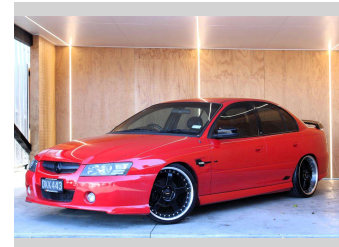

2005 Holden COMMODORE SS 6 SPEED MANUAL

Purchase Price
Includes GST, Registration & Licensing

\$24,990

Finance may be available on this vehicle. Ask one of our friendly staff for more information.

UDC
New Zealand's Finance Company
MARAC
MEANS FINANCE

Gain peace of mind with Mechanical Breakdown Insurance. **Ask us how.**

autosure
INSURANCE

Top features

None Listed

Body Style
Sedan

Odometer
178,526 km

Engine
5665 cc, Internal Combustion

Fuel Type
Petrol