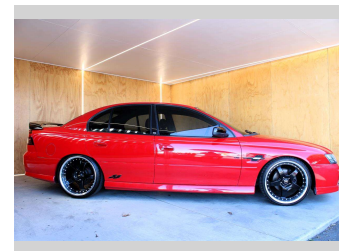

2005 Holden COMMODORE SS 6 SPEED MANUAL

Purchase Price
Includes GST, Registration & Licensing

\$24,990

Finance may be available on this vehicle. Ask one of our friendly staff for more information.

UDC
New Zealand's Finance Company
MARAC
MEANS FINANCE

Gain peace of mind with Mechanical Breakdown Insurance. **Ask us how.**

autosure
INSURANCE

Top features

None Listed

Body Style
Sedan

Odometer
178,526 km

Engine
5665 cc, Internal Combustion

Fuel Type
Petrol