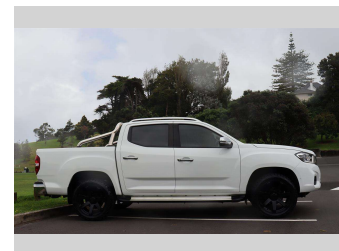

2021 LDV T60 4X4 ,LOW KMS ,NZ NEW

Purchase Price **\$31,975**
Includes GST, Registration & Licensing

Finance may be available on this vehicle. Ask one of our friendly staff for more information.

Gain peace of mind with Mechanical Breakdown Insurance. **Ask us how.**

Top features
None Listed

Body Style
4 door, Ute

Odometer
70,284 km

Engine
2776 cc, In-Line

Fuel Type
Diesel

Transmission
Automatic, Selective 4WD

Wheels
-

VIN
LSFAM11A4LA112460

Interior
Black, Leather

Safety
-

Reg No.
NHL387

Ext Colour
White

History
NZ New, 2 owners

Seats
5 seats, Leather

CO2 Emissions
-

Energy Economy
-