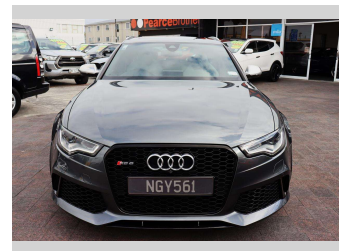

2013 Audi RS6 IMMACULATE TOP EXAMPLE !!

Purchase Price **\$64,975**
Includes GST, Registration & Licensing

Finance may be available on this vehicle. Ask one of our friendly staff for more information.

Gain peace of mind with Mechanical Breakdown Insurance. **Ask us how.**

Top features
None Listed

Body Style
Station Wagon

Odometer
87,769 km

Engine
3993 cc, In-Line

Fuel Type
Petrol

Transmission
-

Wheels
-

VIN
WUAZZZ4GXEN901012

Interior
-

Safety
-

Reg No.
NGY561

Ext Colour
Grey

History
Ex-Overseas, 11 owners

Seats
5 seats

CO2 Emissions
-

Energy Economy
-