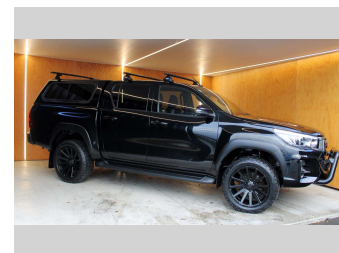

2019 Toyota Hilux SR5 CRUISER 4WD 2.8D AUTO

Purchase Price **\$47,990**
Includes GST, Registration & Licensing

Finance may be available on this vehicle. Ask one of our friendly staff for more information.

Gain peace of mind with Mechanical Breakdown Insurance. **Ask us how.**

Top features
None Listed

Body Style
4 door, Ute

Odometer
137,490 km

Engine
2755 cc, Internal Combustion

Fuel Type
Diesel

Transmission
Automatic, 4WD