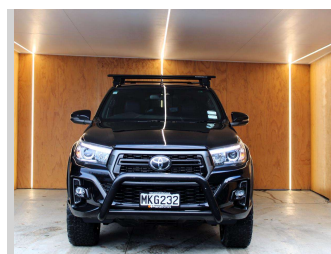

2019 Toyota Hilux SR5 CRUISER 4WD 2.8D AUTO

Purchase Price **\$47,990**
Includes GST, Registration & Licensing

Finance may be available on this vehicle. Ask one of our friendly staff for more information.

Gain peace of mind with Mechanical Breakdown Insurance. **Ask us how.**

Top features
None Listed

Body Style
4 door, Ute

Odometer
137,490 km

Engine
2755 cc, Internal Combustion

Fuel Type
Diesel

Transmission
Automatic, 4WD