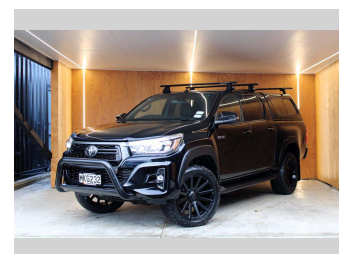

2019 Toyota Hilux SR5 CRUISER 4WD 2.8D AUTO

Purchase Price **\$47,990**
Includes GST, Registration & Licensing

Finance may be available on this vehicle. Ask one of our friendly staff for more information.

Gain peace of mind with Mechanical Breakdown Insurance. **Ask us how.**

Top features
None Listed

Body Style
4 door, Ute

Odometer
137,490 km

Engine
2755 cc, Internal Combustion

Fuel Type
Diesel

Transmission
Automatic, 4WD