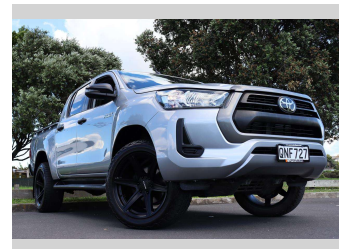

# 2021 Toyota Hilux SR NZ NEW MANUAL

Purchase Price

**\$45,975**

Includes GST, Registration & Licensing

Finance may be available on this vehicle. Ask one of our friendly staff for more information.

**MARAC**

## Top features

None Listed

Body Style

**4 door, Ute**

Odometer

**47,835 km**

Engine

**2755 cc, In-Line**