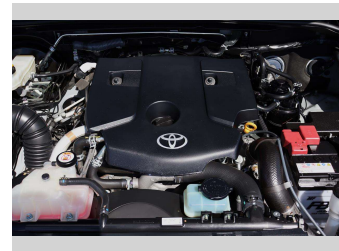

2021 Toyota Hilux SR NZ NEW MANUAL

Purchase Price

$45,975

Includes GST, Registration & Licensing

Finance may be available on this vehicle. Ask one of our friendly staff for more information.

MARAC

Gain peace of mind with Mechanical Breakdown Insurance. **Ask us how.**

autosure
INSURANCE

Top features

None Listed

Body Style

4 door, Ute

Odometer

47,835 km

Engine

2755 cc, In-Line

Fuel Type

Diesel

Transmission

Manual

Wheels

-

VIN

MR0JA3DD500347695

Interior

Charcoal, Cloth

Safety

Based on 2019 ANCAP rating for 19+ models

Reg No.

QNF727

Ext Colour

Silver

History

NZ New, 3 owners

Seats

5 seats, Fabric

CO2 Emissions

★★★★☆☆

216 grams/km

Energy Economy

★★★★☆☆

Annual fuel cost of $3,360

8.2L per 100km

Cost per year is an estimate based on diesel price of $2.00 per litre and an average distance of 14000 km. Includes Road User Charges (RUC). Emissions and Energy Economy figures standardised to 3P WLTP.

Stock ID: 31348

Pearce Brothers

Pearce Brothers | Phone 0800 080 061 | Email adam@pearcebrothers.co.nz
103 Great South Road, Papatoetoe, Auckland 2113, New Zealand
www.pearcebrothers.co.nz

4.68 | 392 reviews